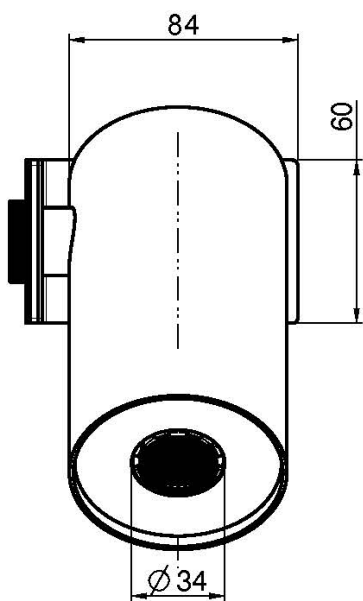

This drawing is the property of FIMA Carlo Frattini. Any complete or partial reproduction, or any transmission to third party without FIMA Carlo Frattini authorization is forbidden.