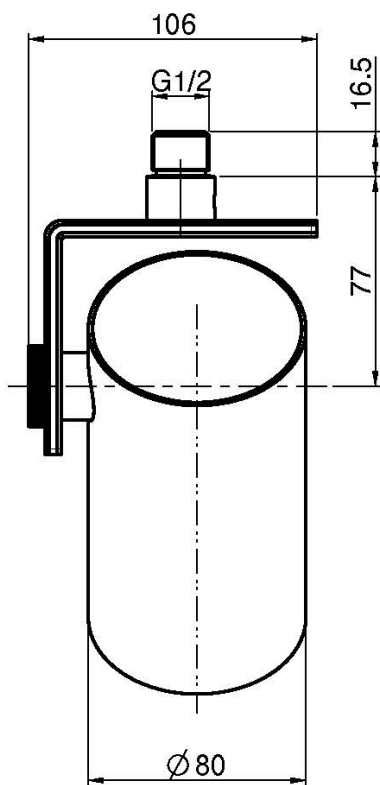

This drawing is the property of FIMA Carlo Frattini. Any complete or partial reproduction, or any transmission to third party without FIMA Carlo Frattini authorization is forbidden.