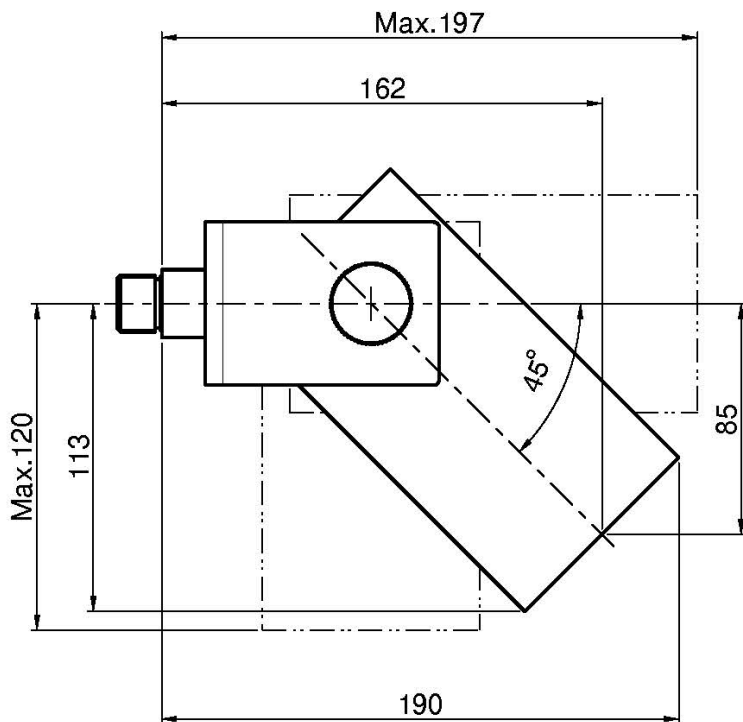

This drawing is the property of FIMA Carlo Frattini. Any complete or partial reproduction, or any transmission to third party without FIMA Carlo Frattini authorization is forbidden.