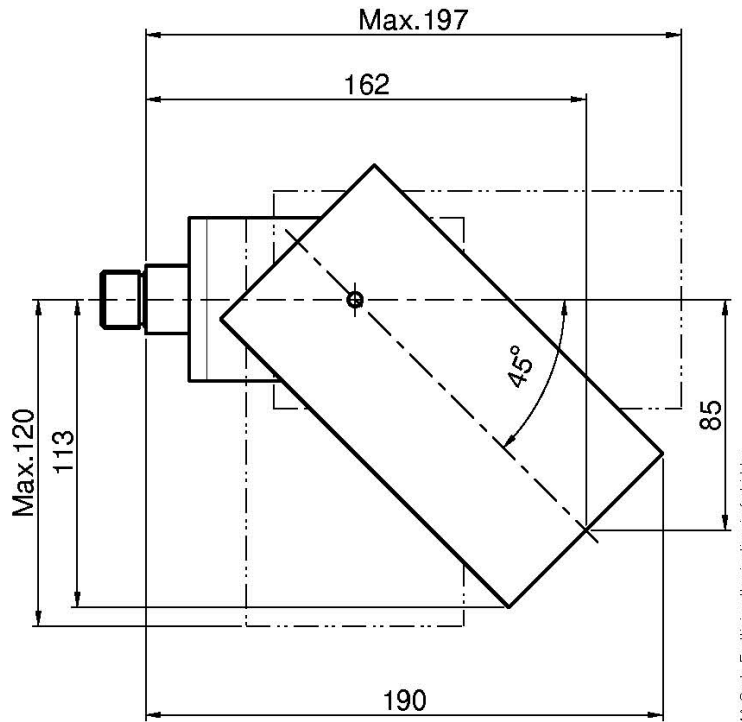

This drawing is the property of FIMA Carlo Frattini. Any complete or partial reproduction, or any transmission to third party without FIMA Carlo Frattini authorization is forbidden.