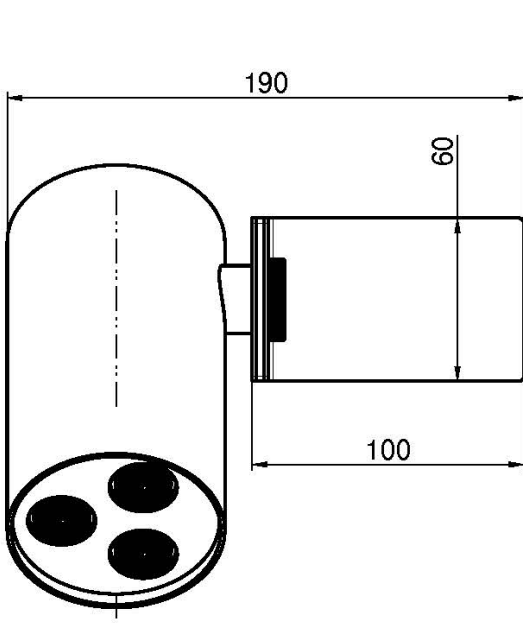

This drawing is the property of FIMA Carlo Frattini. Any complete or partial reproduction, or any transmission to third party without FIMA Carlo Frattini authorization is forbidden.