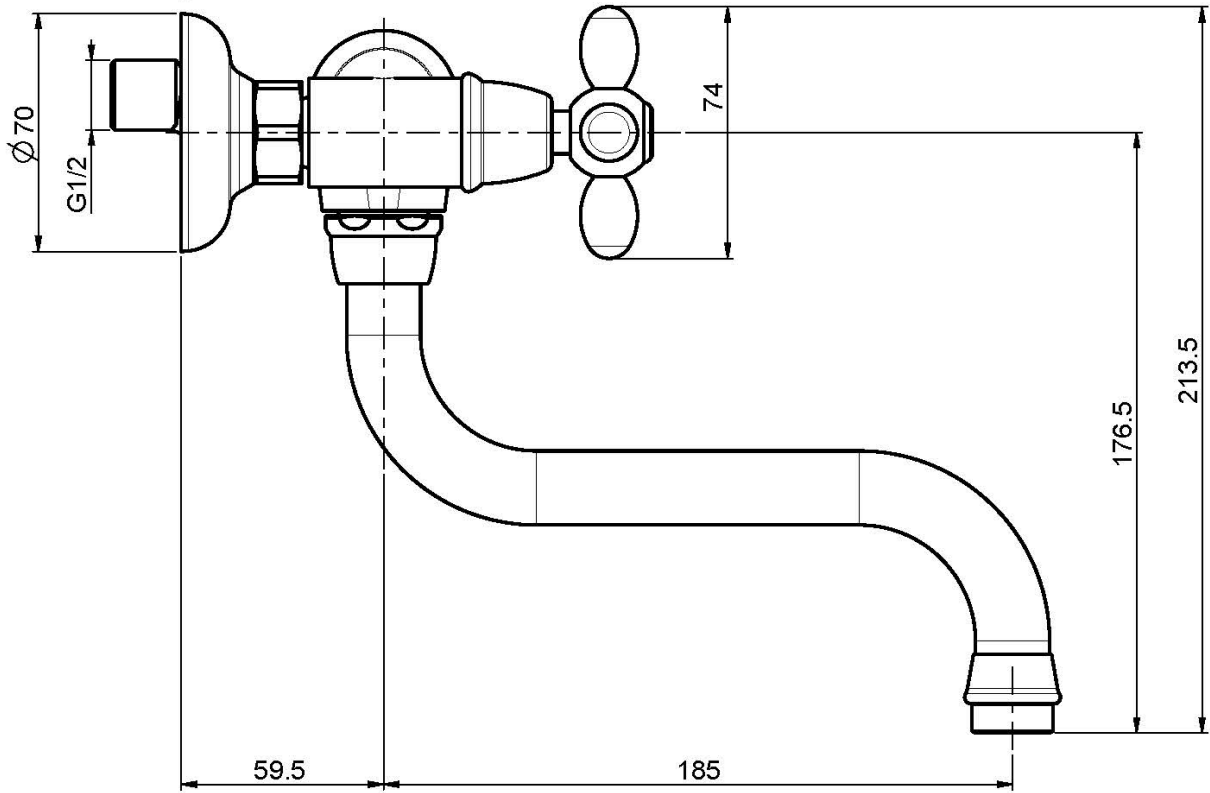

Code F5006

OLIVIA WALL MOUNTED BASIN TAP

- n. 2 eccentric couplings 1/2"
- swivel spout

Finishing

-  CHROM
CR
-  BRUSHED NICKEL
SN
-  GOLD
OR
-  OLD BRONZE
BR
-  ANTIQUE COPPER
RA

IMAGE

See the general sales conditions in our current pricelist