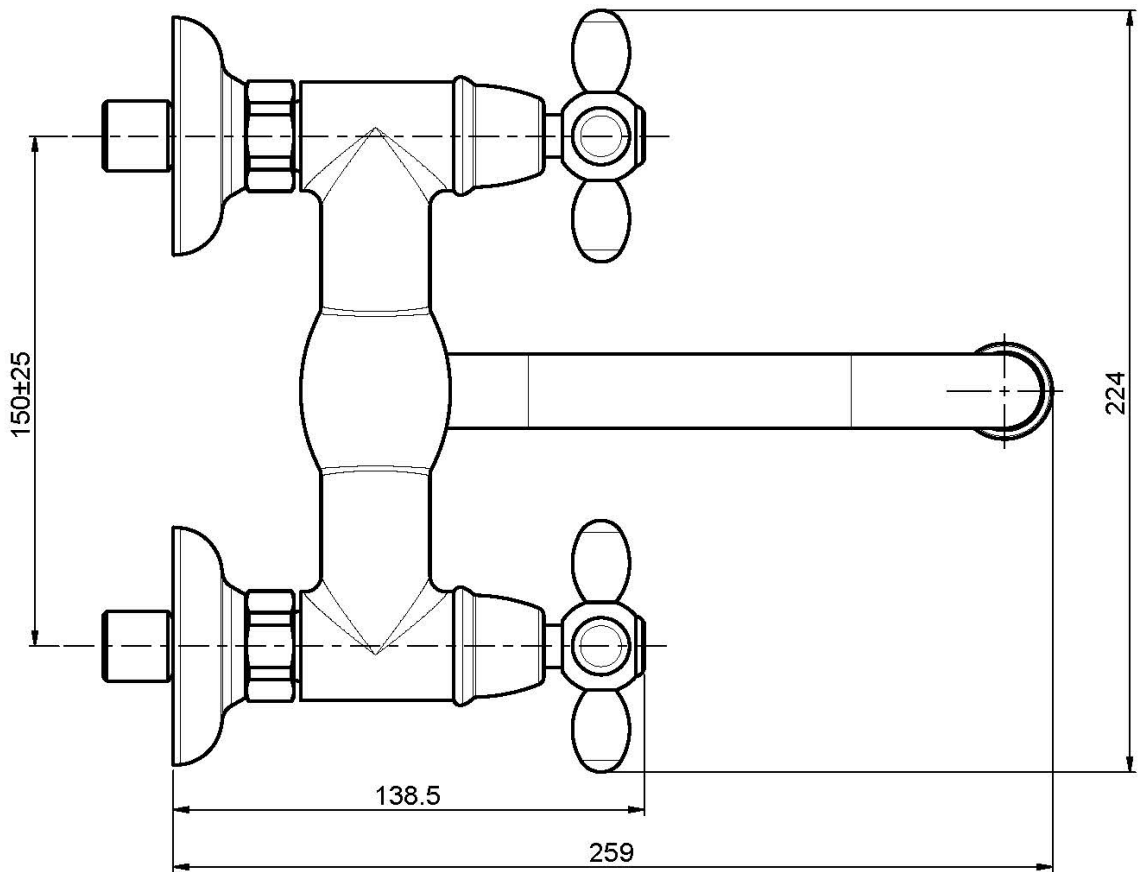

Code F5006

OLIVIA WALL MOUNTED BASIN TAP

- n. 2 eccentric couplings 1/2"
- swivel spout

Finishing

-  CHROM
CR
-  BRUSHED NICKEL
SN
-  GOLD
OR
-  OLD BRONZE
BR
-  ANTIQUE COPPER
RA

IMAGE

See the general sales conditions in our current pricelist