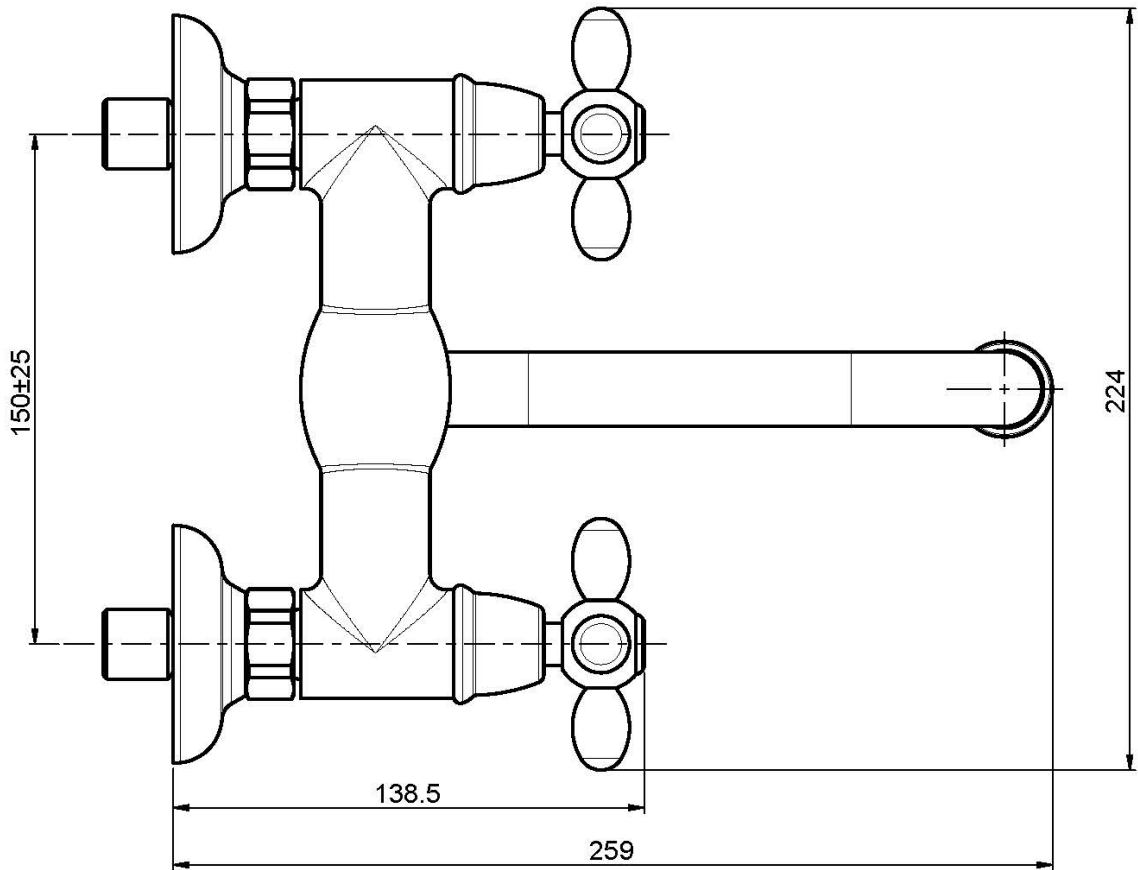

Code F5006

OLIVIA WALL MOUNTED BASIN TAP

- n. 2 eccentric couplings 1/2"
- swivel spout

Finishing

-  CHROM
CR
-  BRUSHED NICKEL
SN
-  GOLD
OR
-  OLD BRONZE
BR
-  ANTIQUE COPPER
RA

IMAGE

See the general sales conditions in our current pricelist