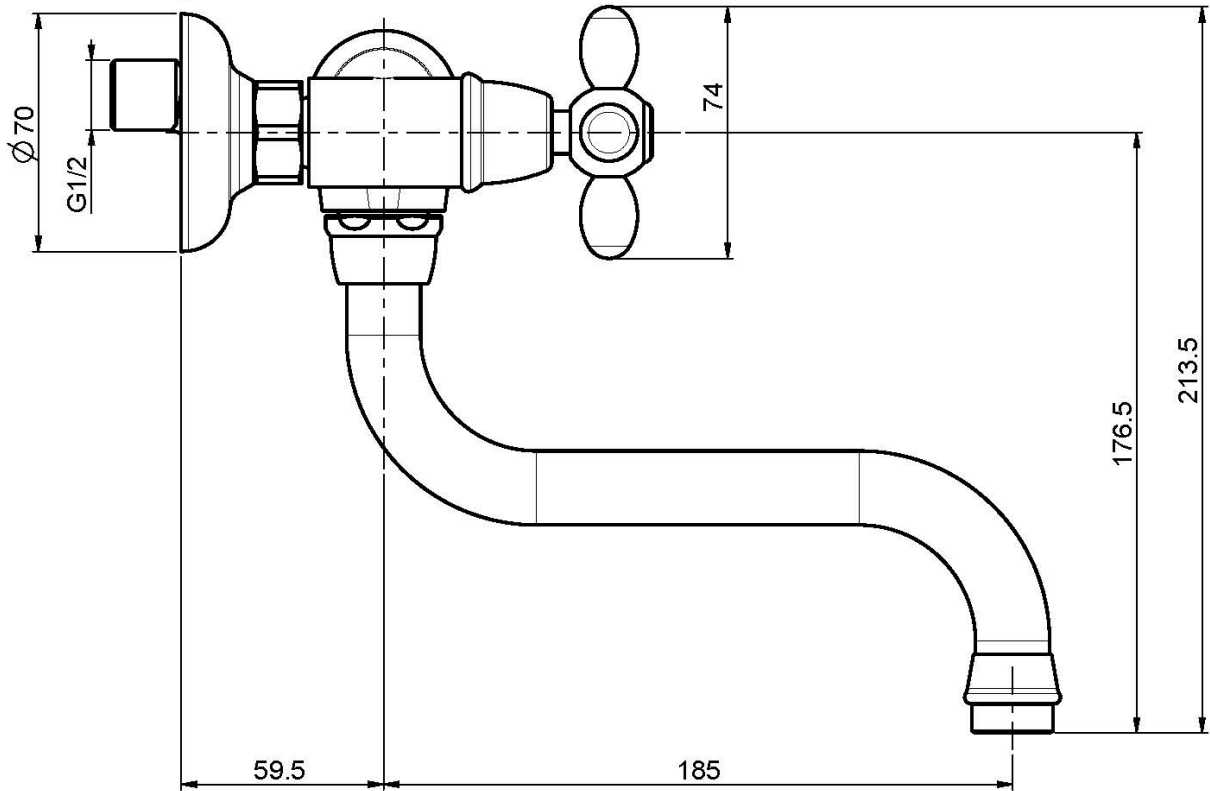

Code F5006

OLIVIA WALL MOUNTED BASIN TAP

- n. 2 eccentric couplings 1/2"
- swivel spout

Finishing

-  CHROM
CR
-  BRUSHED NICKEL
SN
-  GOLD
OR
-  OLD BRONZE
BR
-  ANTIQUE COPPER
RA

IMAGE

See the general sales conditions in our current pricelist