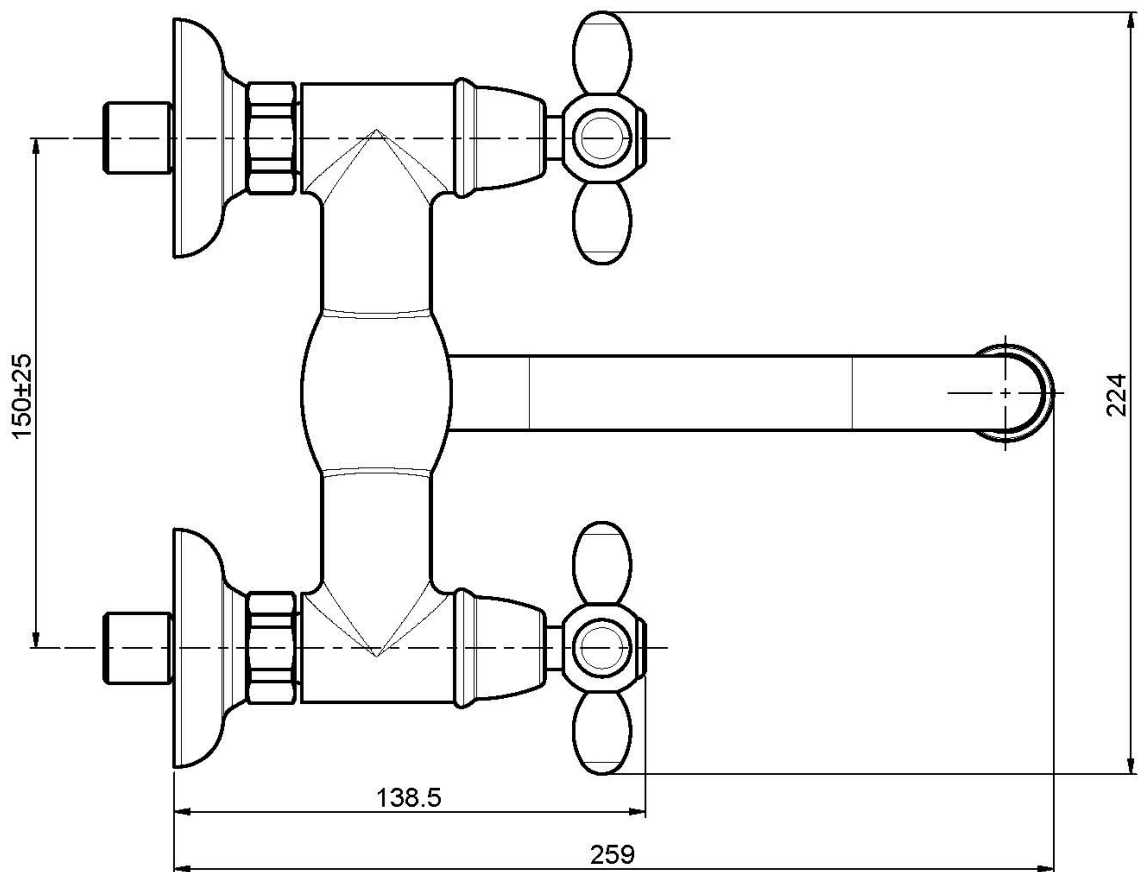

This drawing is the property of FIMA Carlo Frattini. Any complete or partial reproduction, or any transmission to third party without FIMA Carlo Frattini authorization is forbidden.