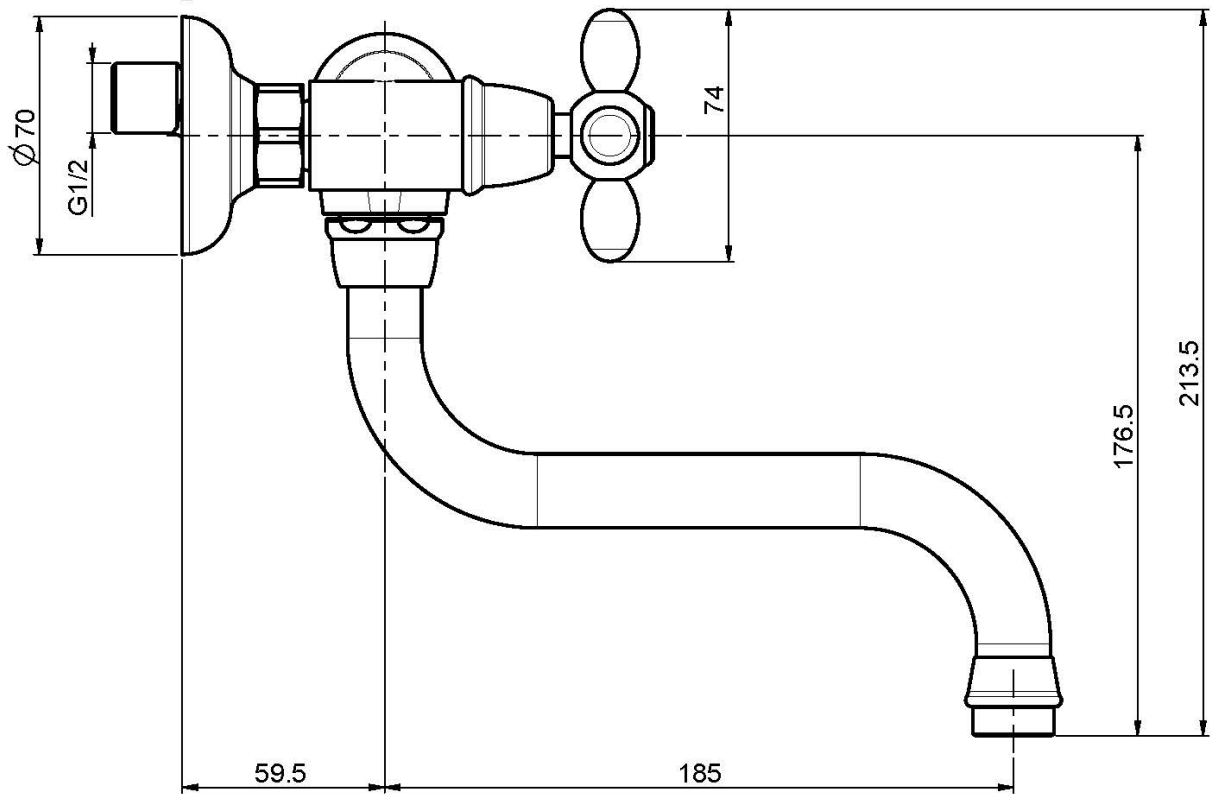

This drawing is the property of FIMA Carlo Frattini. Any complete or partial reproduction, or any transmission to third party without FIMA Carlo Frattini authorization is forbidden.