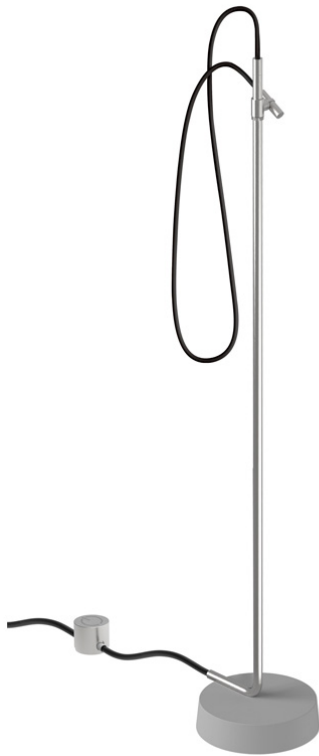

Code F5972

OUTDOOR SHOWER COLUMN WITH ONE OUTLET INGIRO

- sliding shower holder
- foot push button for flow opening/closing
- stainless steel handshower
- cold water only
- single 1/2" connection
- light grey PVC supply hose. NS and INOX finishes have a black flexible. Length 5m+5m
- grey-coloured cement base. NS finishing has a matt black-coloured cement
- compatible with Ingiro accessories

Finiture

- INOX
- AZ
- VE
- BG
- BLACK MATT
- NS

IMAGE

See the general sales conditions in our current pricelist