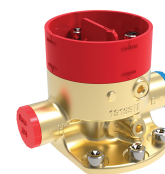

[Built-in part](#)