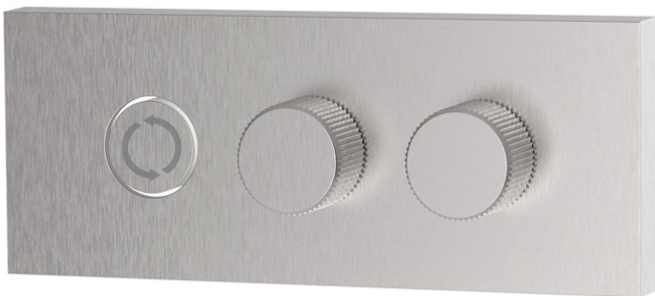

Code F5959X2S

OUTDOOR STAINLESS STEEL MIXER FOR CONCEALED INSTALLATION WITH TWO OUTLETS DIVERTER

- exposed part only
- mechanical mixing handle
- handle for opening and adjusting the flow
- push-button diverter
- **built-in part to be ordered separately**

Finishing

- INOX
- AZ
- VE
- BG
- BLACK MATT
- NS

IMAGE

PRODUCTS NEEDED TO BE ORDERED SEPARATELY

[Built-in part](#)

See the general sales conditions in our current pricelist