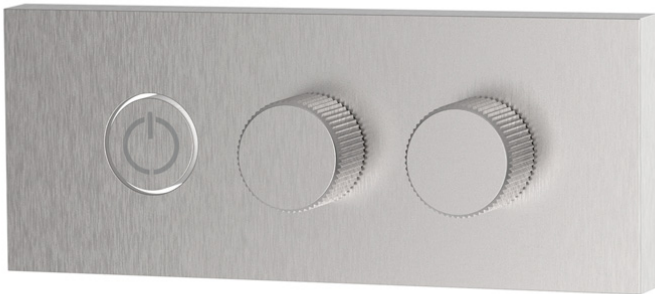

Code F5951/1S

OUTDOOR STAINLESS STEEL WALL MOUNTED WASH BASIN MIXER WITH ON/OFF BUTTON

- exposed part only
- mechanical mixing handle
- flow regulating knob
- on/off water flow push button
- 1"1/4 stainless steel click clack pop-up waste
- **built-in part to be ordered separately**

Finishing

- INOX
- AZ
- VE
- BG
- BLACK MATT
- NS

IMAGE

PRODUCTS NEEDED TO BE ORDERED SEPARATELY

[Built-in part](#)

See the general sales conditions in our current pricelist