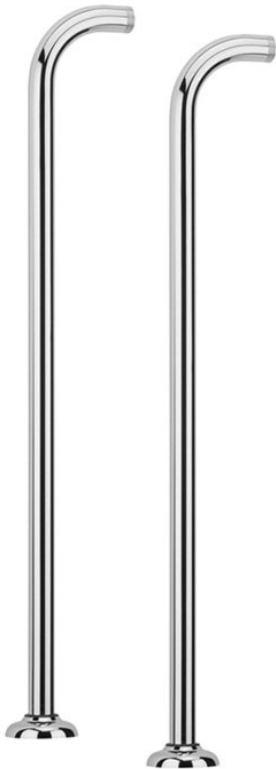

Code F2251

PAIR OF STANDPIPES FOR DECK MOUNTED

• M 1/2"

IMAGE

Finishing

-  CHROM
CR
-  BRUSHED NICKEL
SN
-  GOLD
OR
-  BRUSHED GOLD
OS
-  OLD BRONZE
BR
-  ANTIQUE COPPER
RA

PRODUCTS NEEDED TO BE ORDERED SEPARATELY