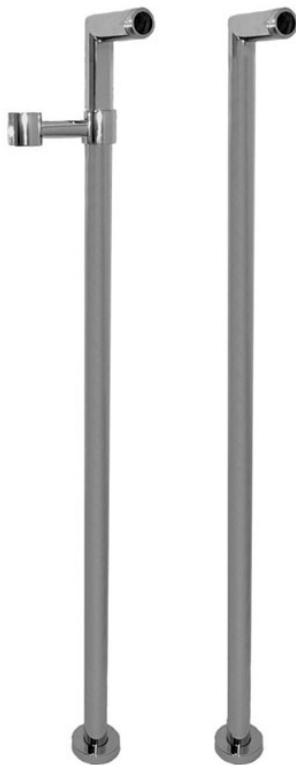

Code F2127

PAIR OF STANDPIPES FOR DECK MOUNTED

• M 1/2"

IMAGE

Finishing

-  CHROM
CR
-  BRUSHED NICKEL
SN
-  BLACK CHROME
CN
-  BRUSHED BLACK CHROME
CS
-  WHITE MATT
BS
-  BLACK MATT
NS
-  GOLD
OR
-  BRUSHED GOLD
OS