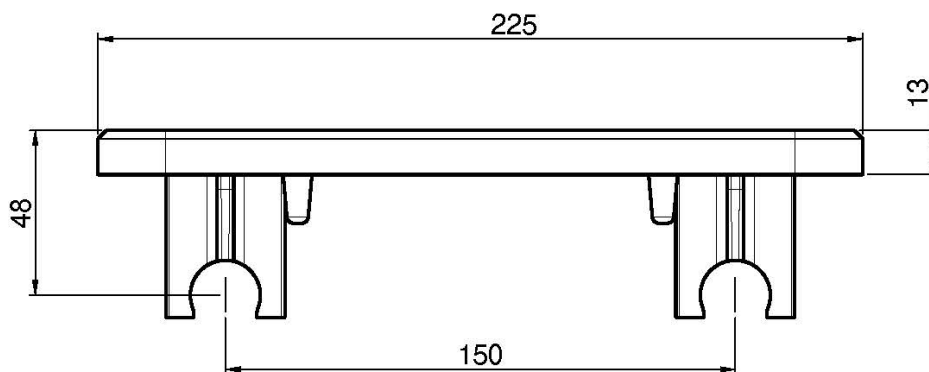

This drawing is the property of FIMA Carlo Frattini. Any complete or partial reproduction, or any transmission to third party without FIMA Carlo Frattini authorization is forbidden.