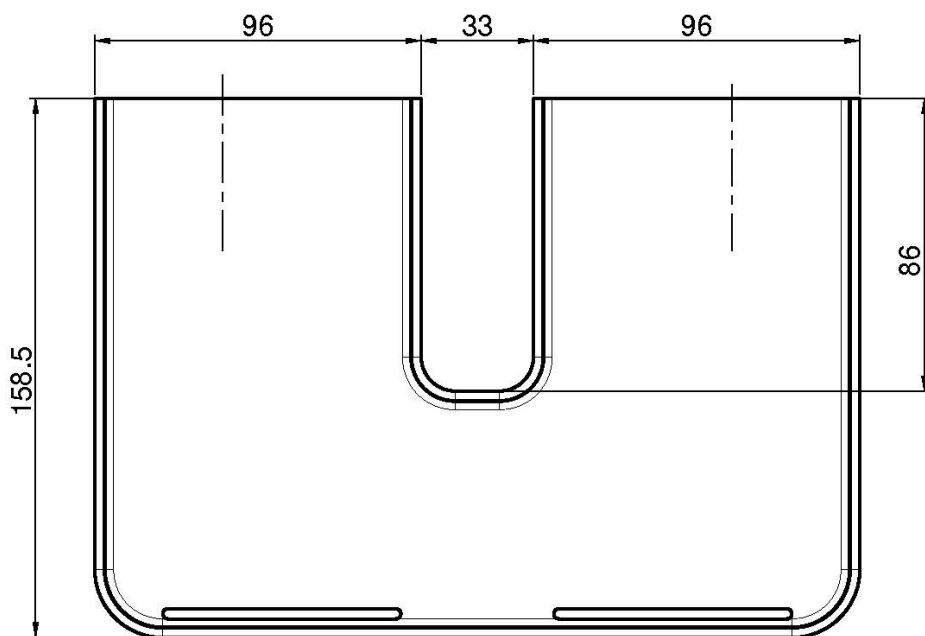

This drawing is the property of FIMA Carlo Frattini. Any complete or partial reproduction, or any transmission to third party without FIMA Carlo Frattini authorization is forbidden.