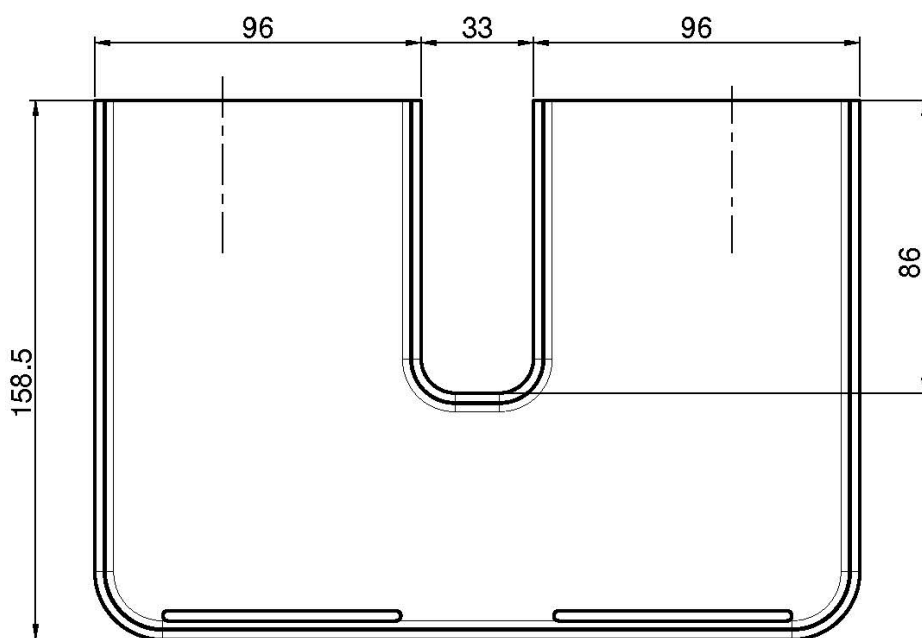

This drawing is the property of FIMA Carlo Frattini. Any complete or partial reproduction, or any transmission to third party without FIMA Carlo Frattini authorization is forbidden.