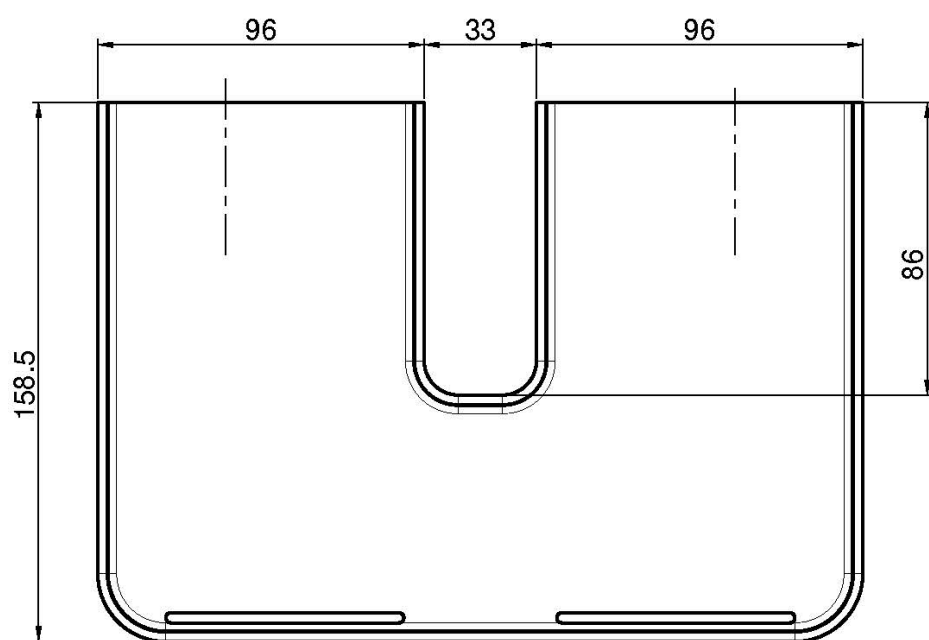

This drawing is the property of FIMA Carlo Frattini. Any complete or partial reproduction, or any transmission to third party without FIMA Carlo Frattini authorization is forbidden.