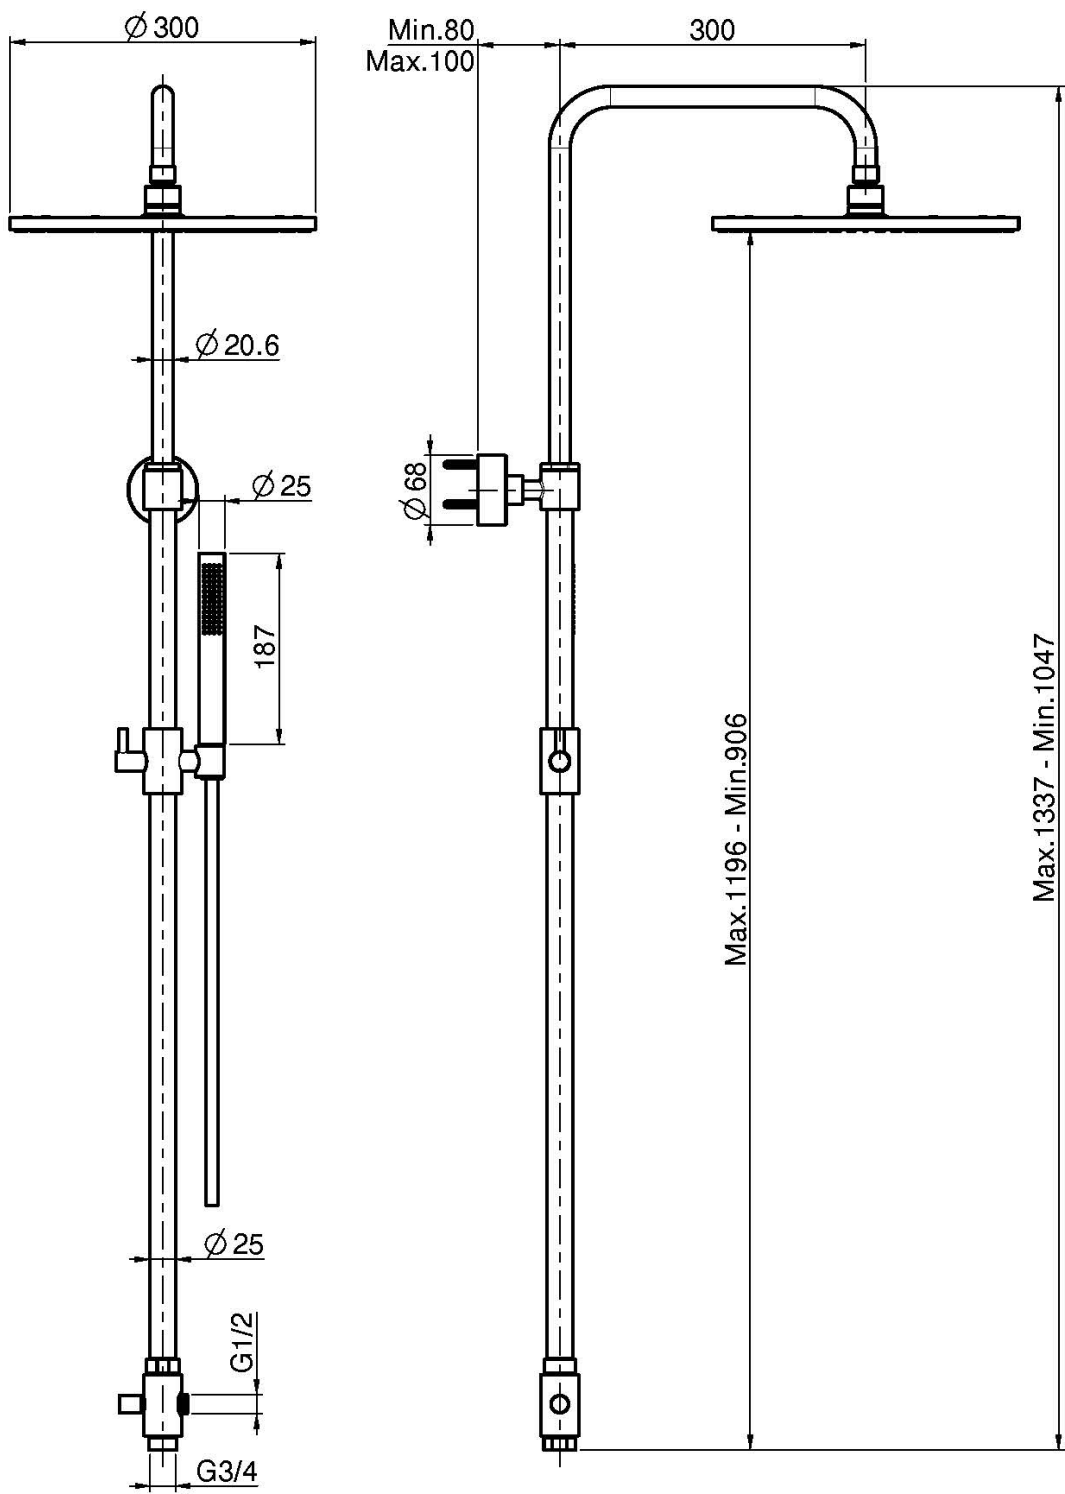

This drawing is the property of FIMA Carlo Frattini. Any complete or partial reproduction, or any transmission to third party without FIMA Carlo Frattini authorization is forbidden.