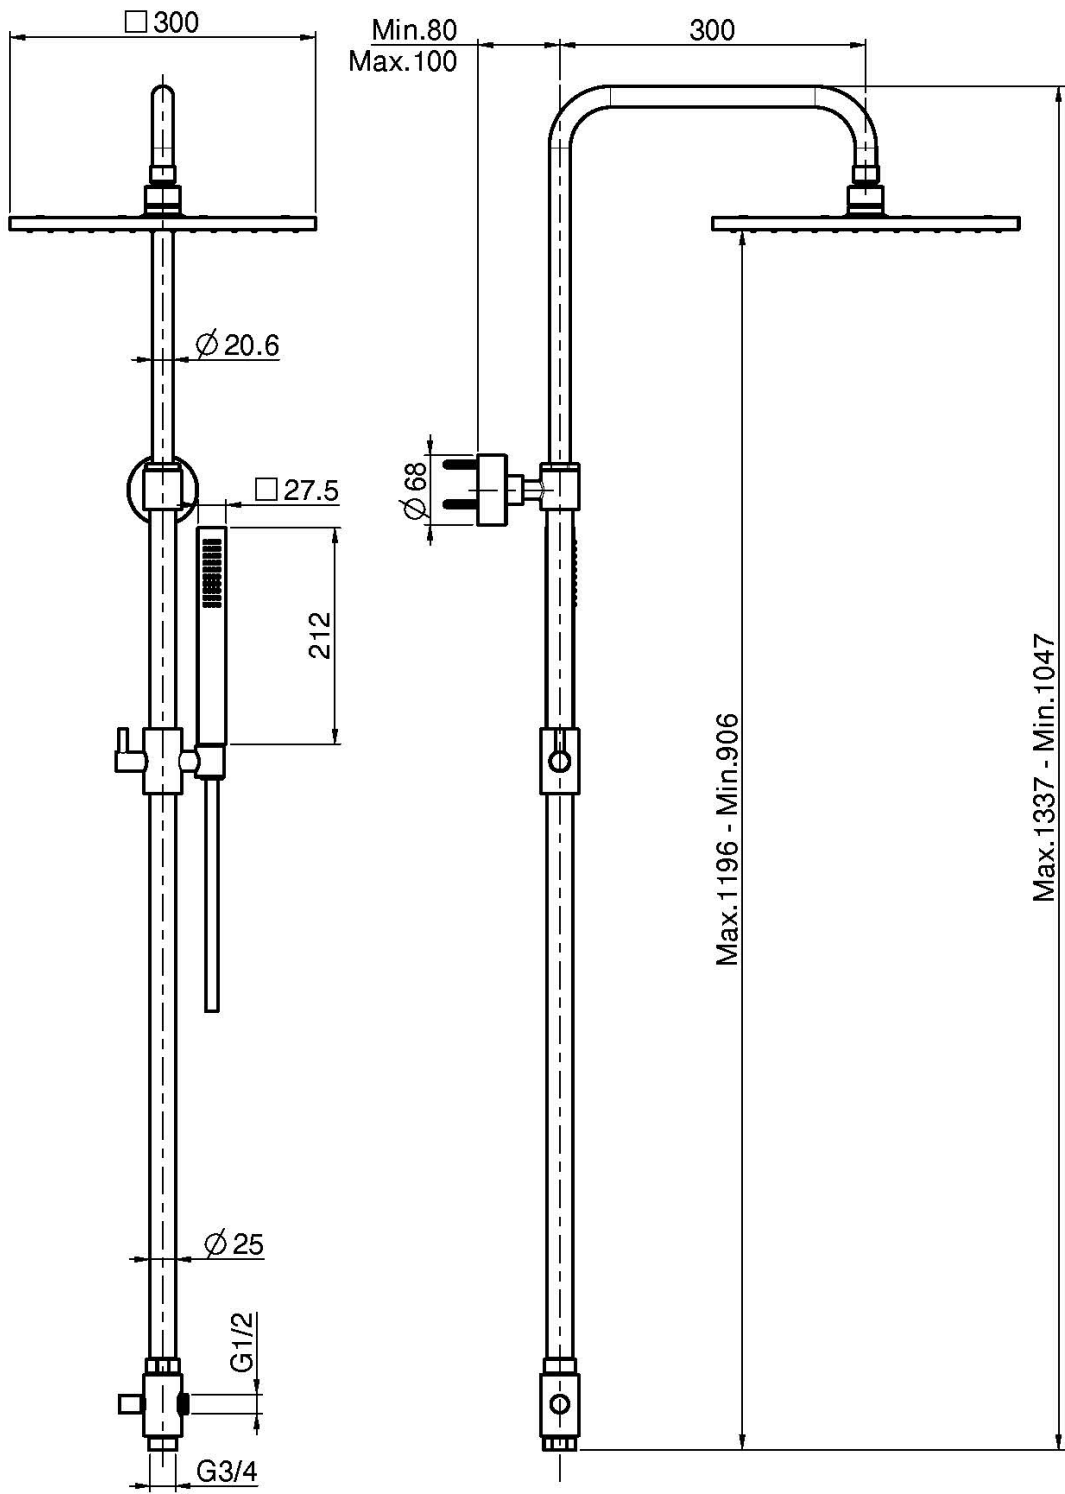

This drawing is the property of FIMA Carlo Frattini. Any complete or partial reproduction, or any transmission to third party without FIMA Carlo Frattini authorization is forbidden.