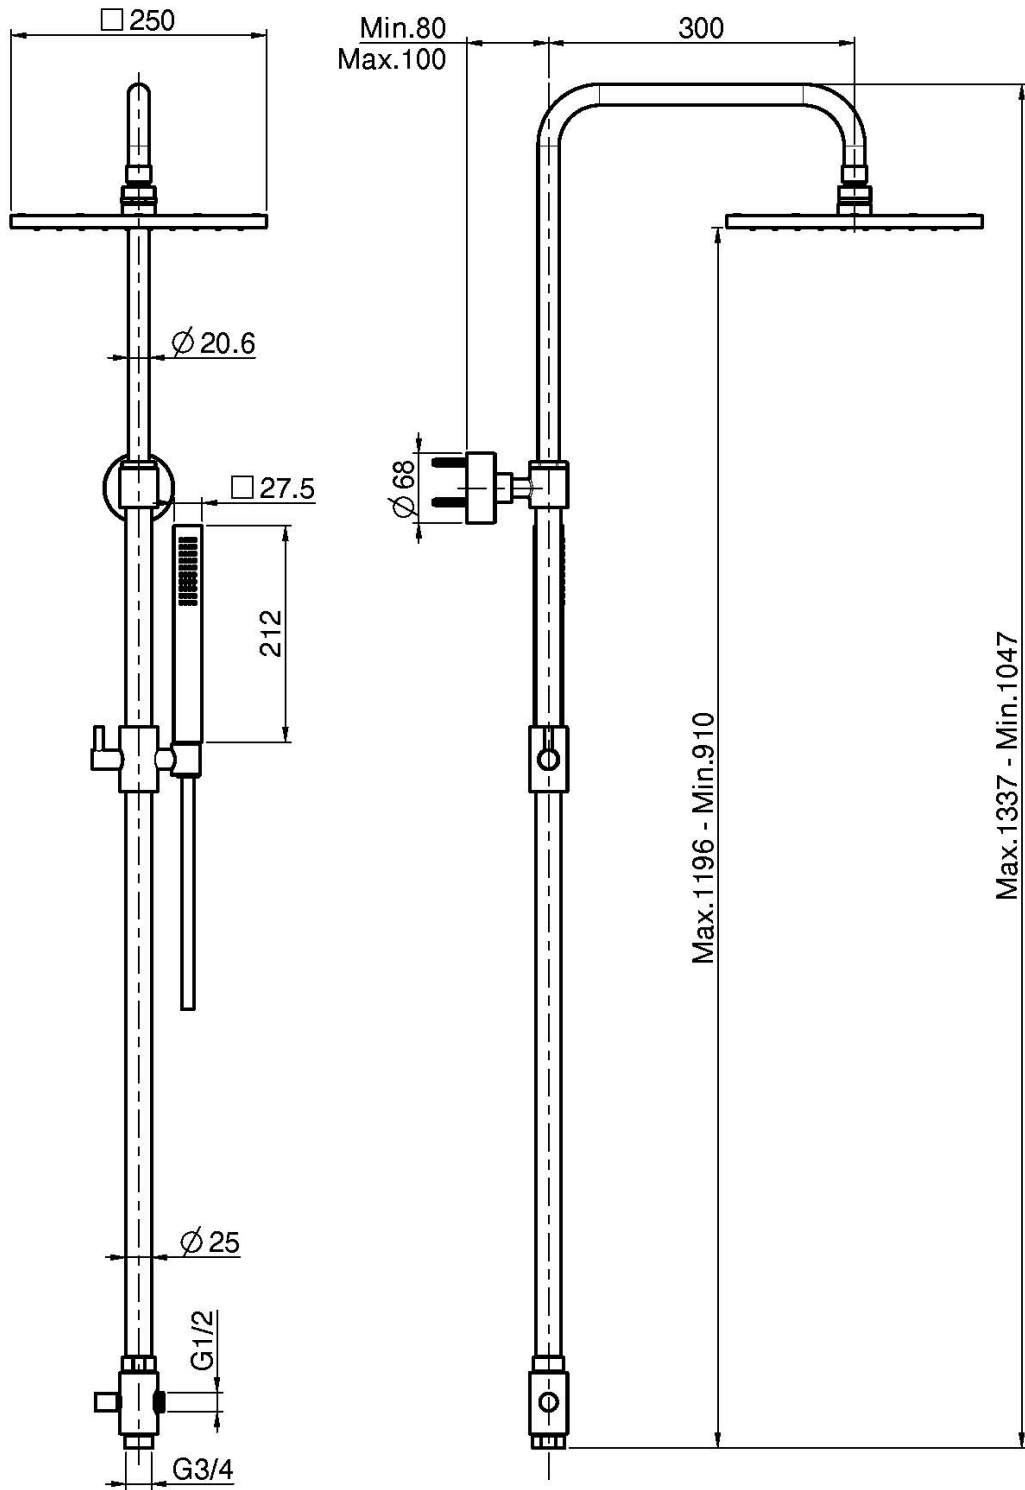

This drawing is the property of FIMA Carlo Frattini. Any complete or partial reproduction, or any transmission to third party without FIMA Carlo Frattini authorization is forbidden.