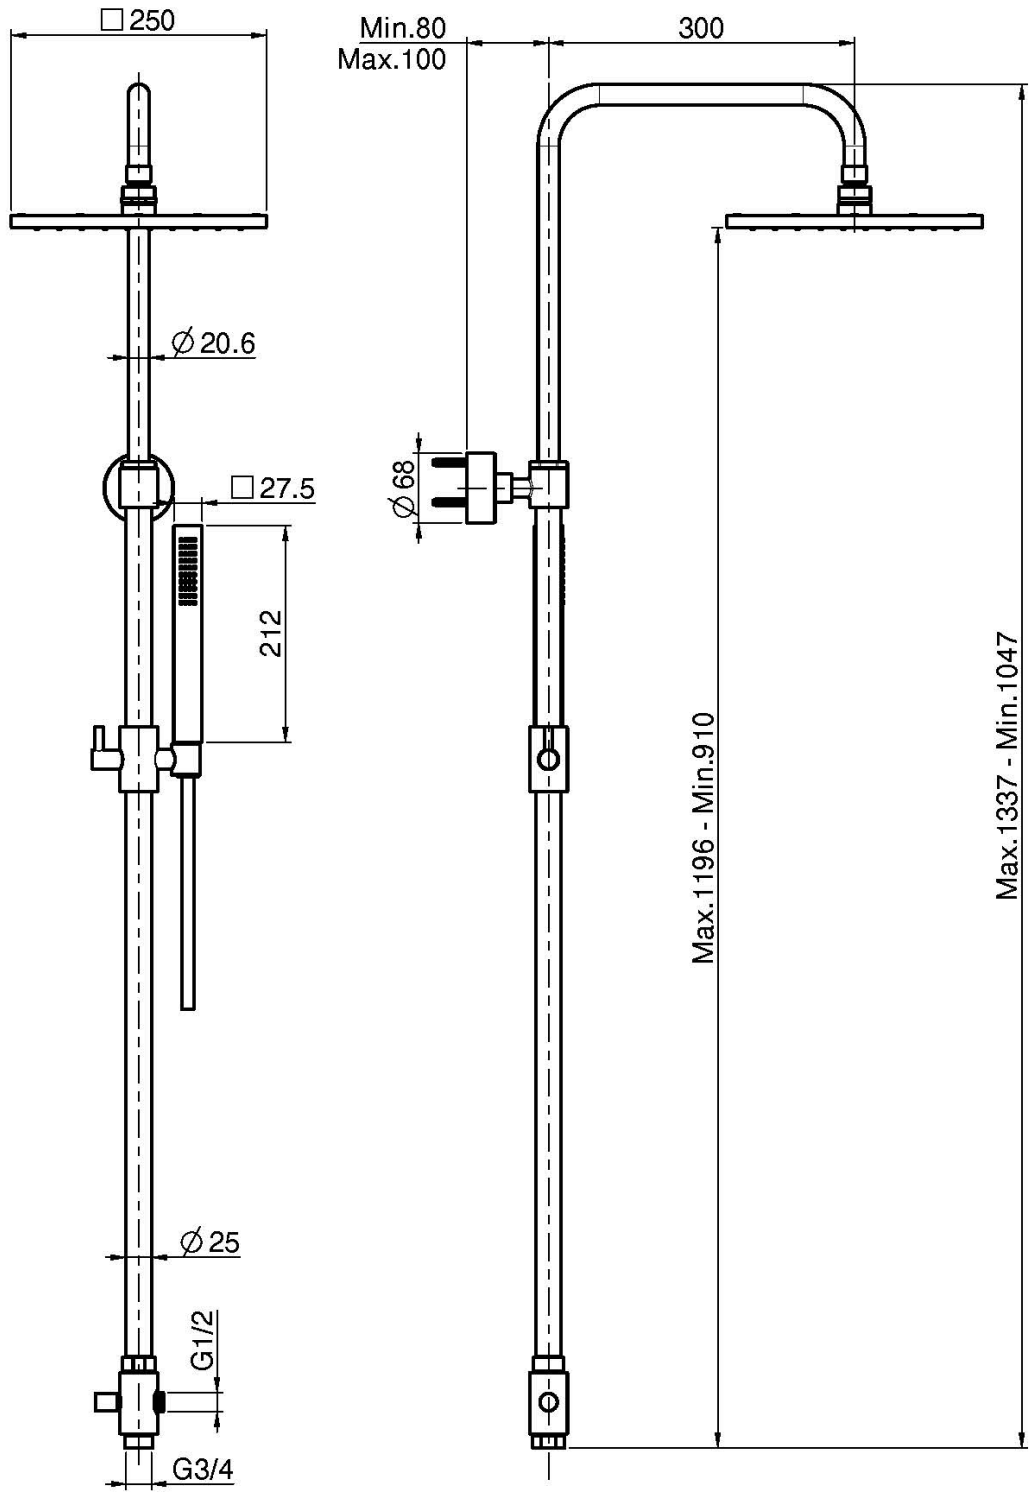

This drawing is the property of FIMA Carlo Frattini. Any complete or partial reproduction, or any transmission to third party without FIMA Carlo Frattini authorization is forbidden.