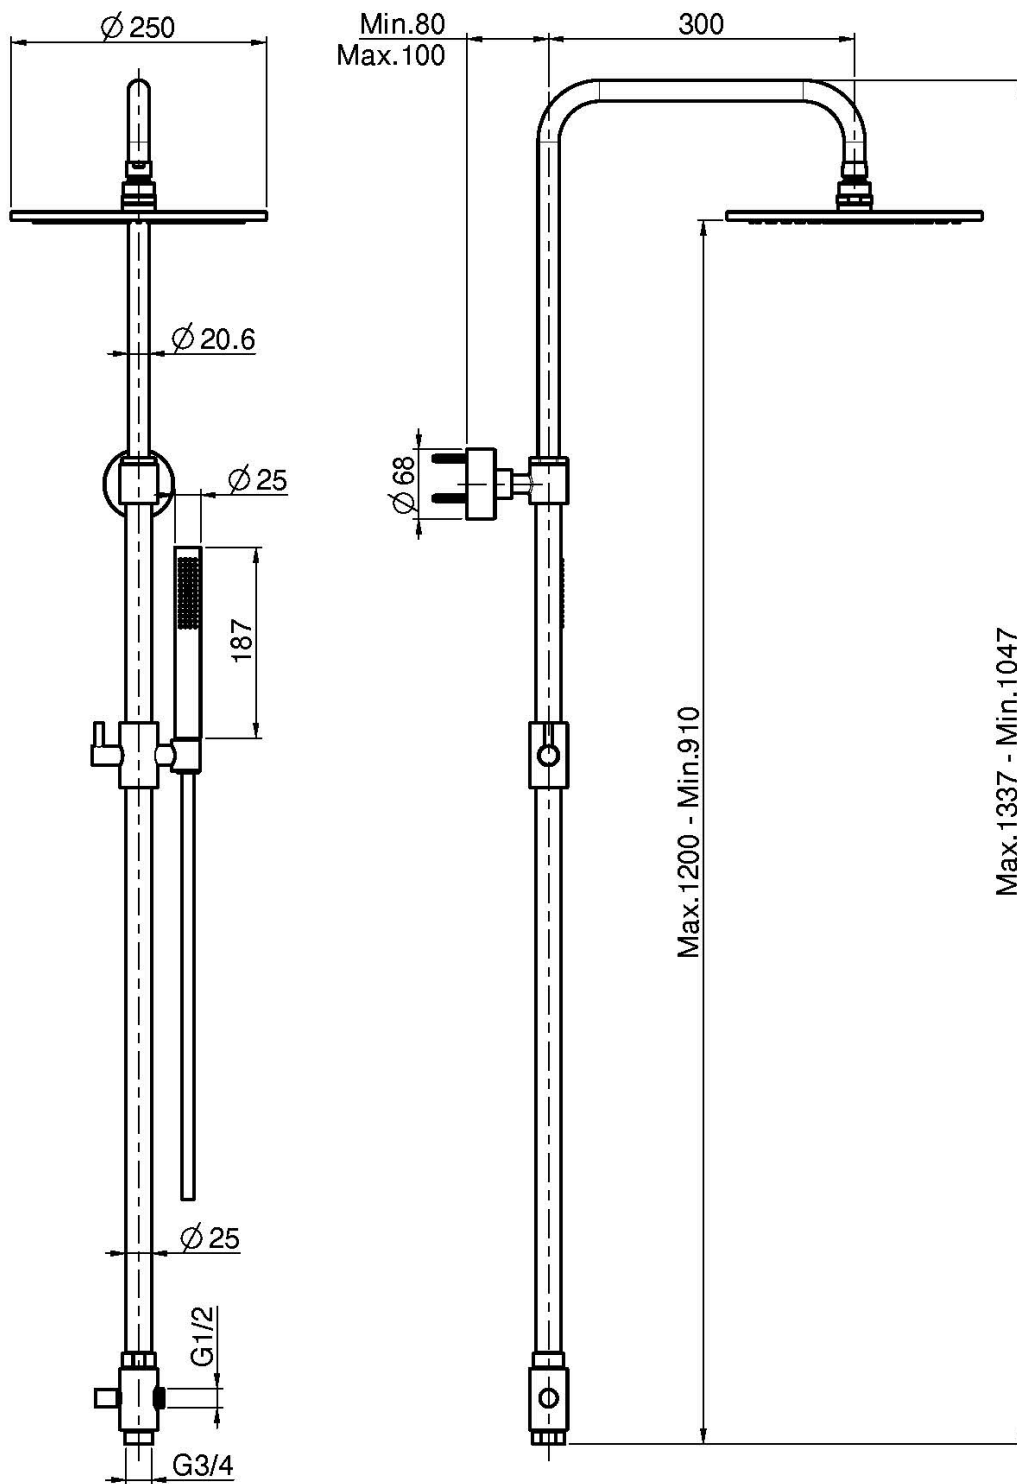

This drawing is the property of FIMA Carlo Frattini. Any complete or partial reproduction, or any transmission to third party without FIMA Carlo Frattini authorization is forbidden.