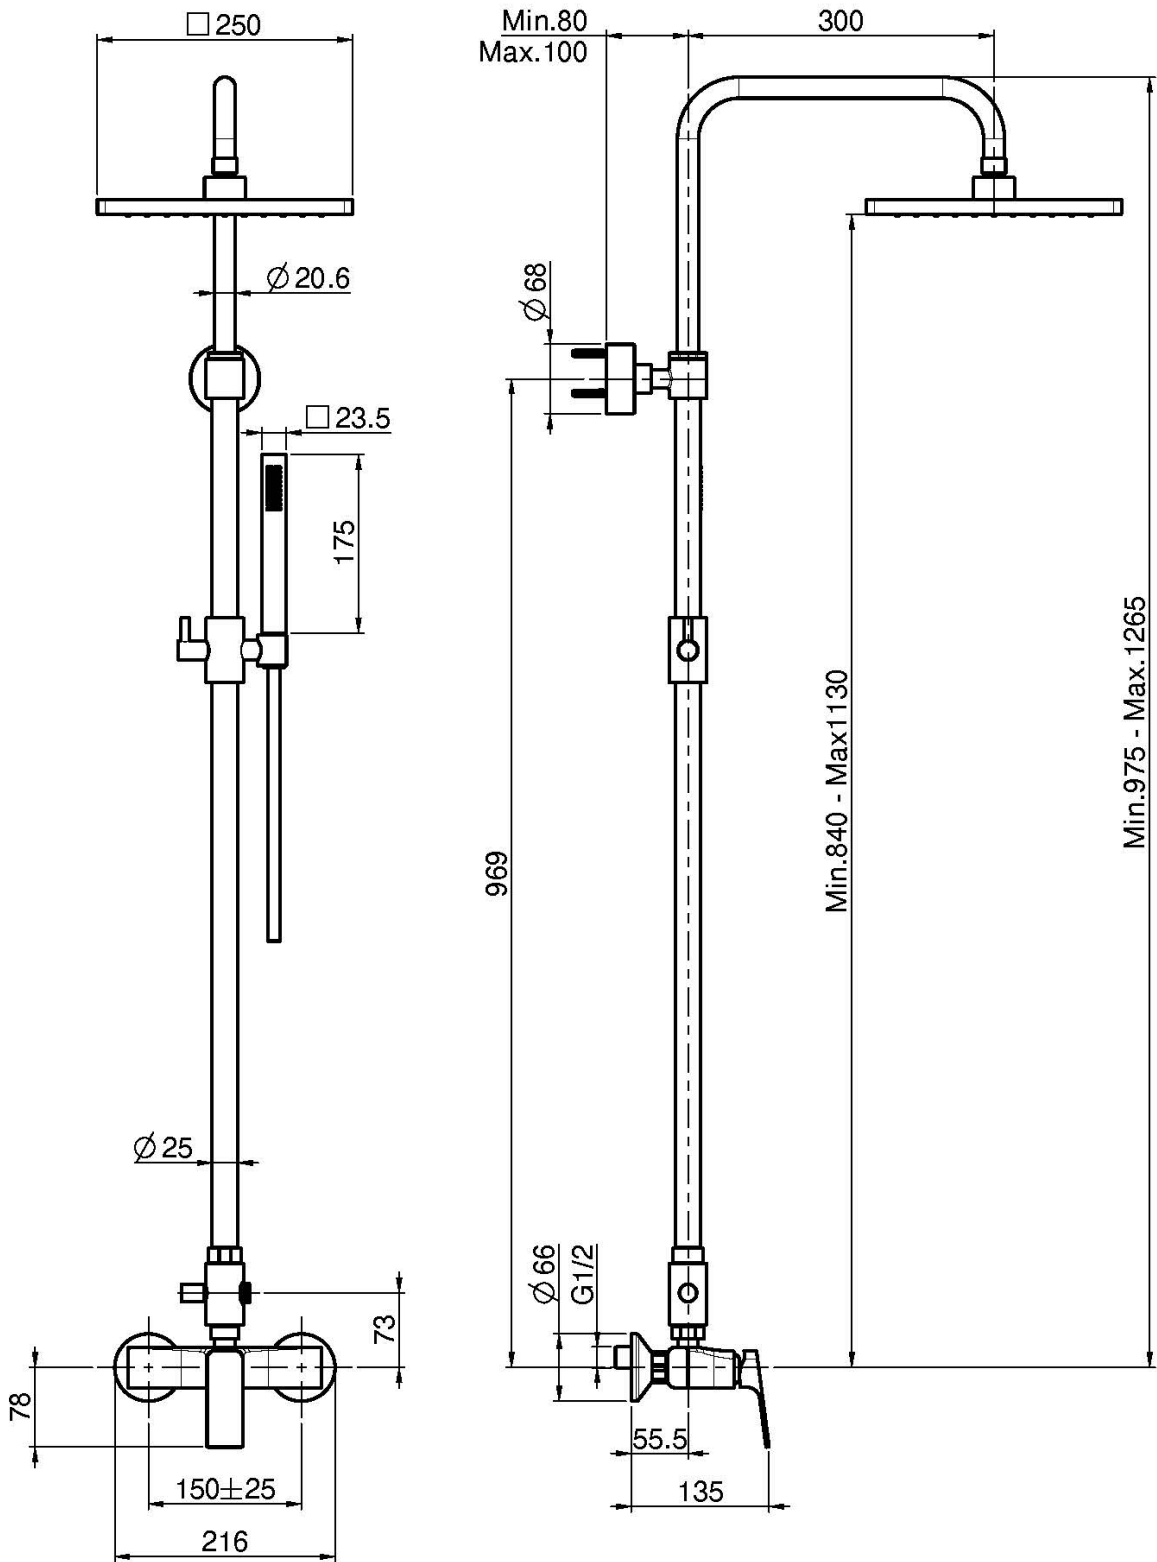

This drawing is the property of FIMA Carlo Frattini. Any complete or partial reproduction, or any transmission to third party without FIMA Carlo Frattini authorization is forbidden.