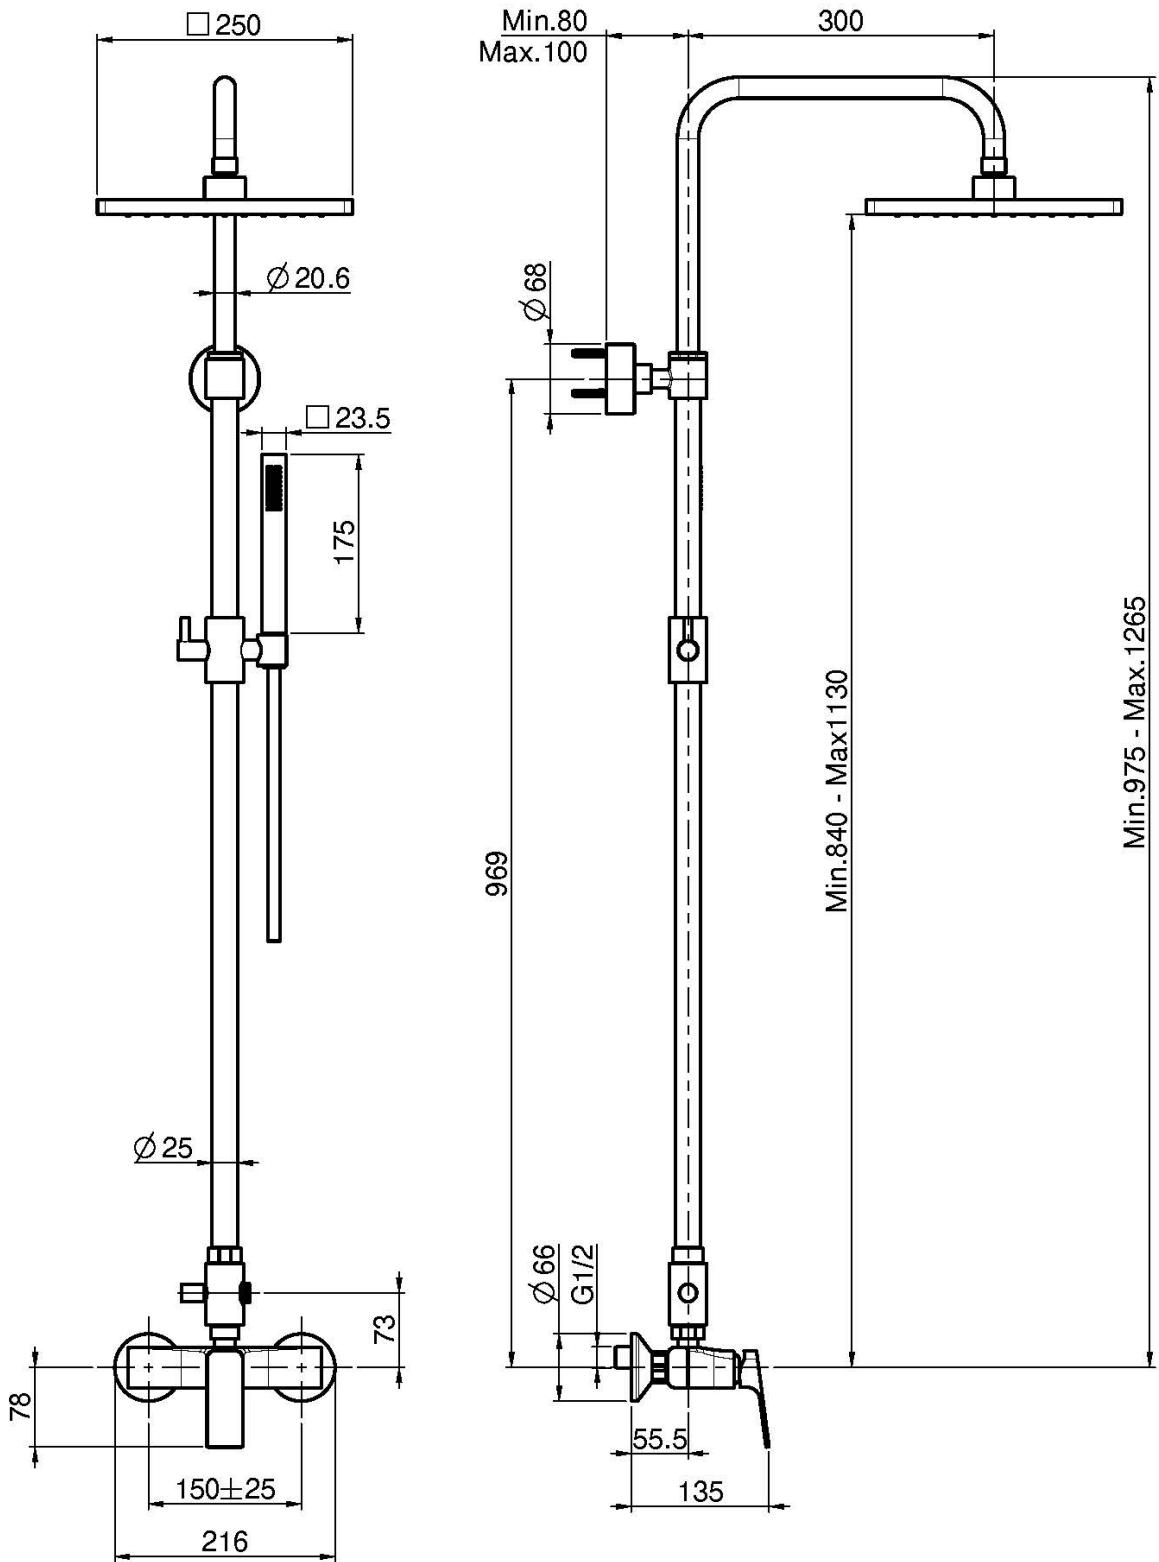

Code F3385/2

SHOWER COLUMN WITH SHOWERHEAD AND SHOWER SET

- adjustable height column
- n. 2 eccentric couplings 1/2"
- anti limestone showerhead 250x250mm
- handshower with antilimestone nozzles
- diverter
- chromalux flexible hose 1500 mm

Finishing

-  CHROM
CR
-  BRUSHED NICKEL
SN
-  WHITE MATT
BS
-  BLACK MATT
NS

IMAGE

See the general sales conditions in our current pricelist

This drawing is the property of FIMA Carlo Frattini. Any complete or partial reproduction, or any transmission to third party without FIMA Carlo Frattini authorization is forbidden.