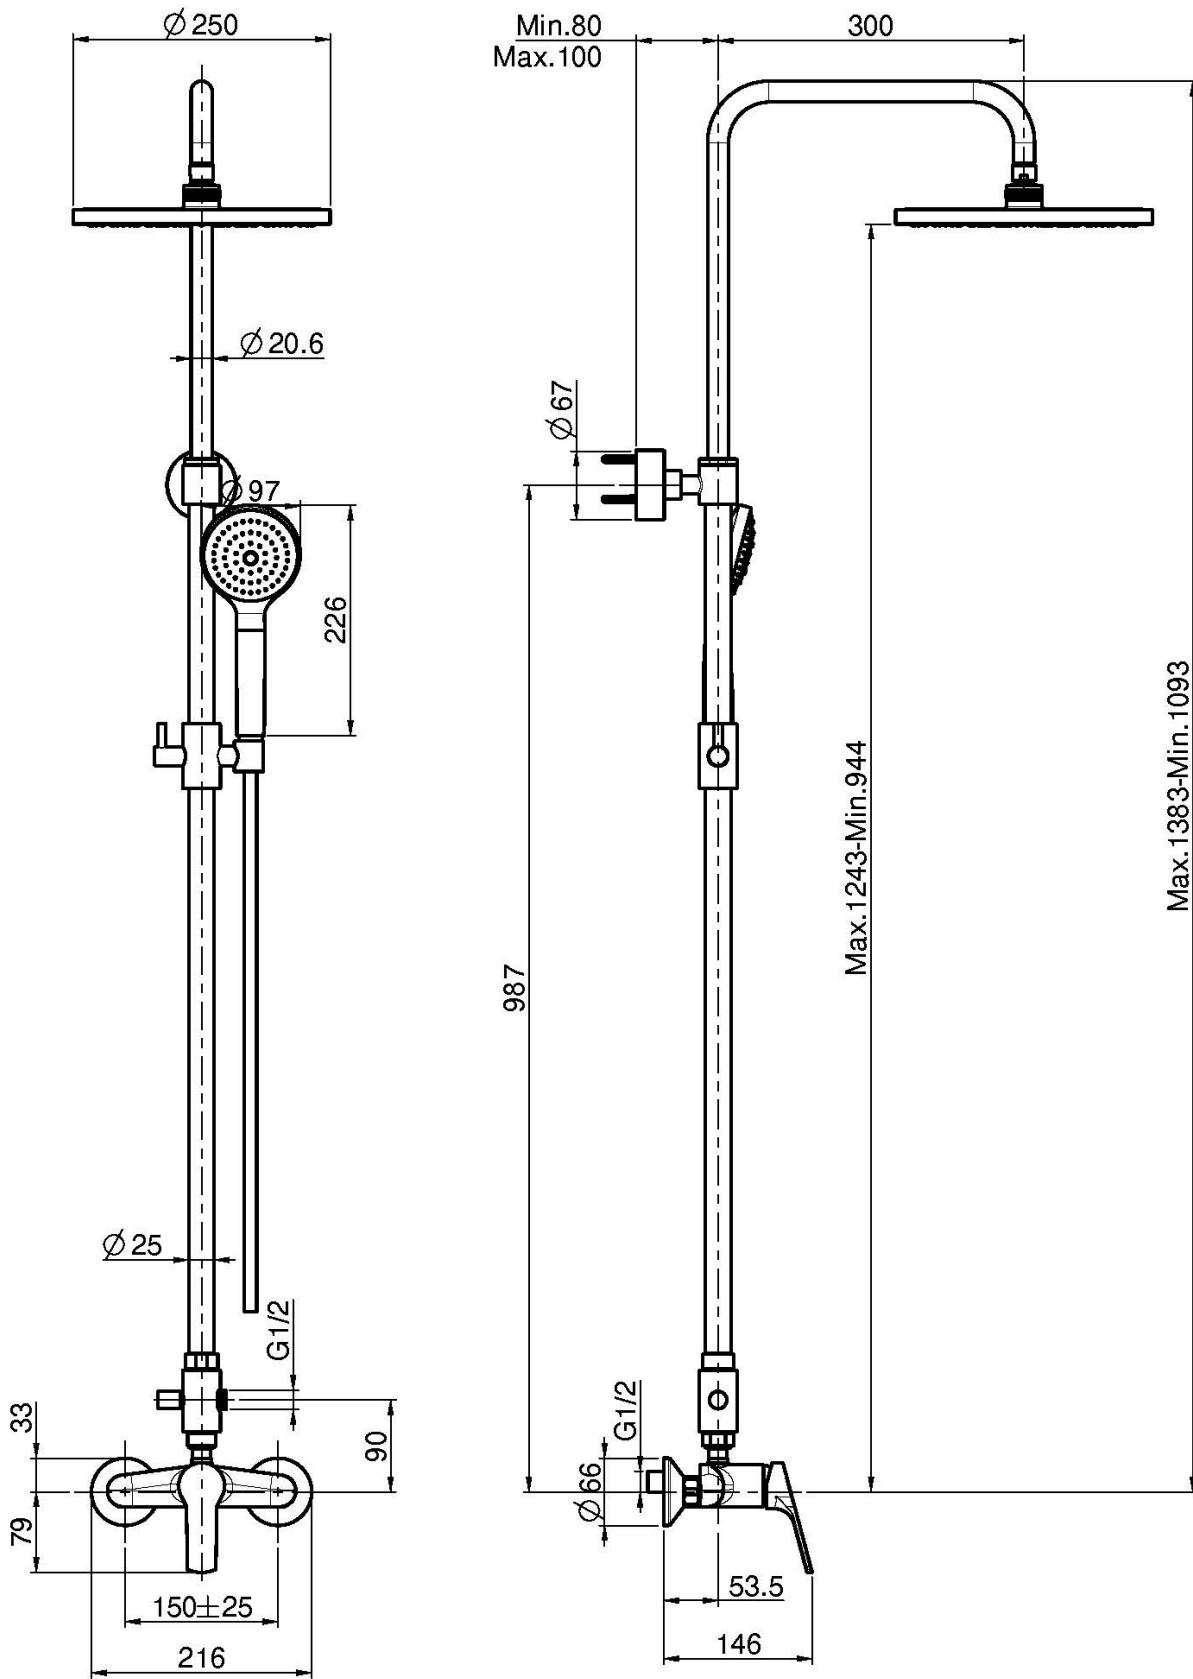

This drawing is the property of FIMA Carlo Frattini. Any complete or partial reproduction, or any transmission to third party without FIMA Carlo Frattini authorization is forbidden.