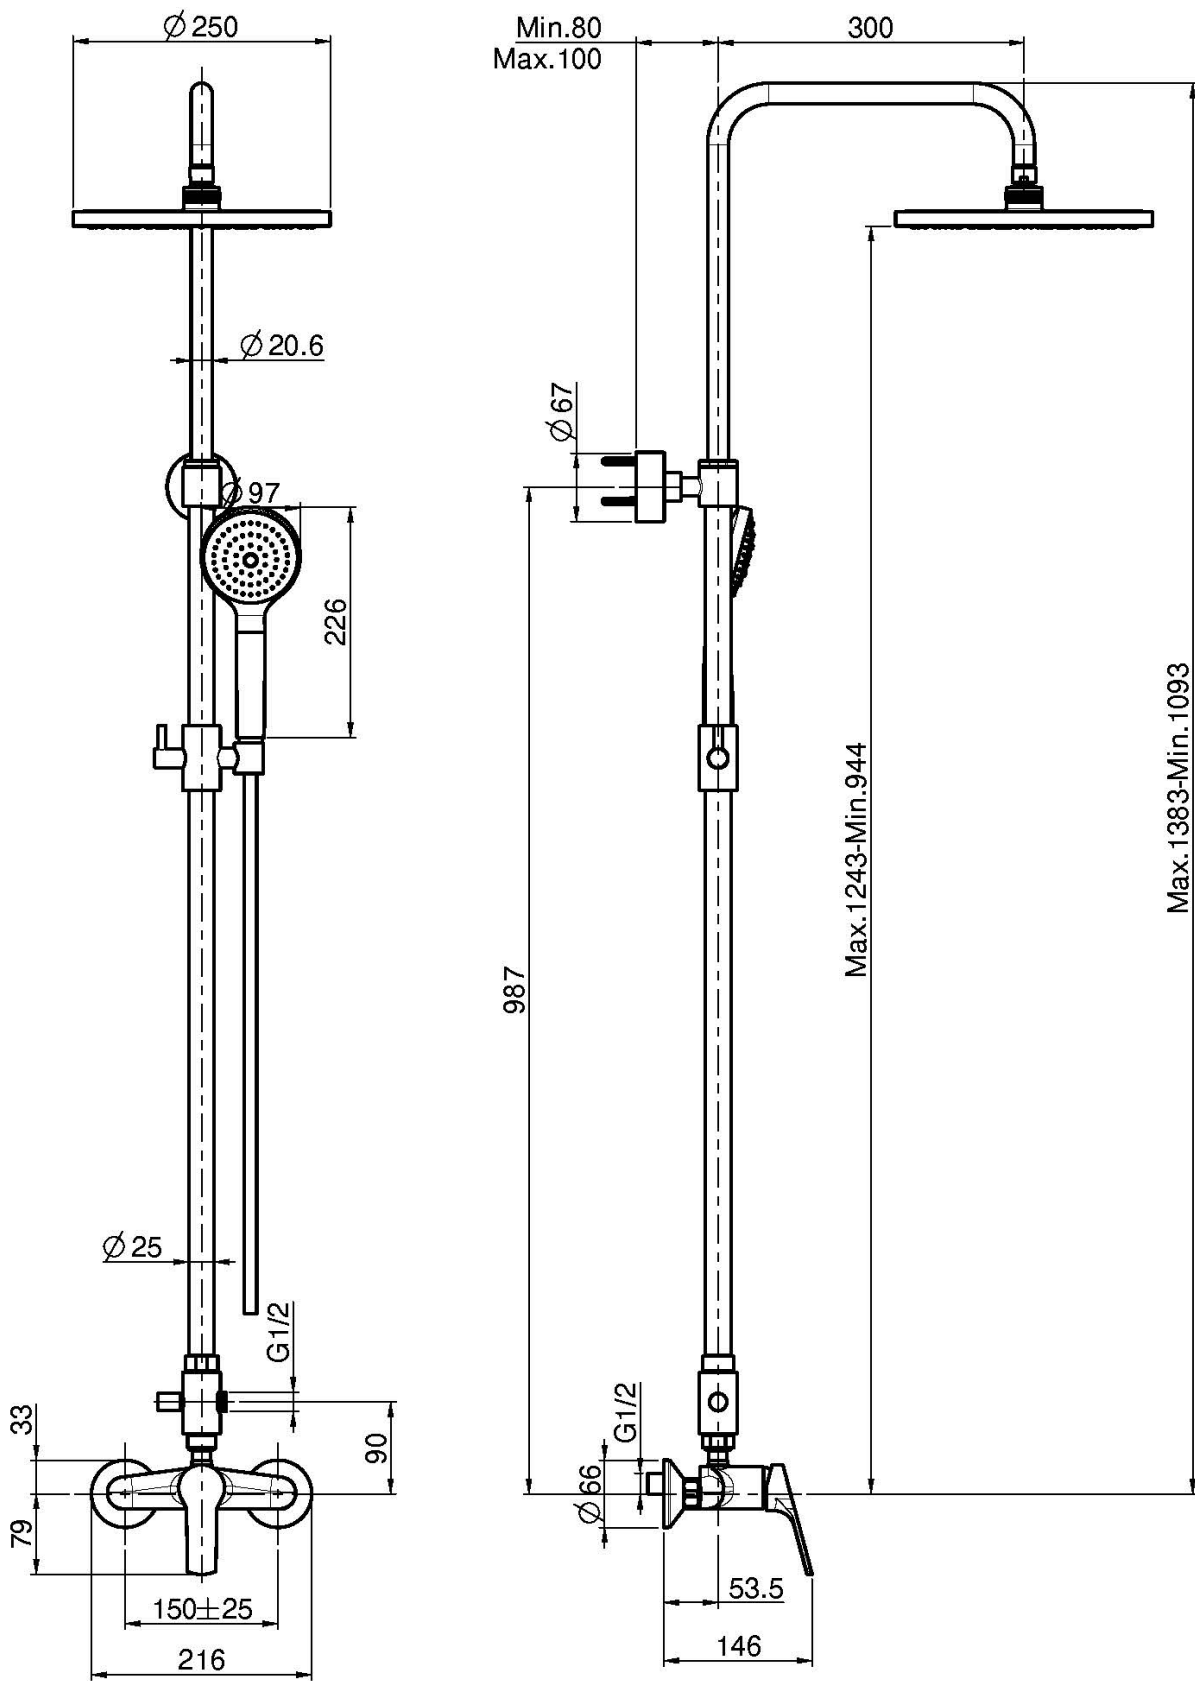

This drawing is the property of FIMA Carlo Frattini. Any complete or partial reproduction, or any transmission to third party without FIMA Carlo Frattini authorization is forbidden.