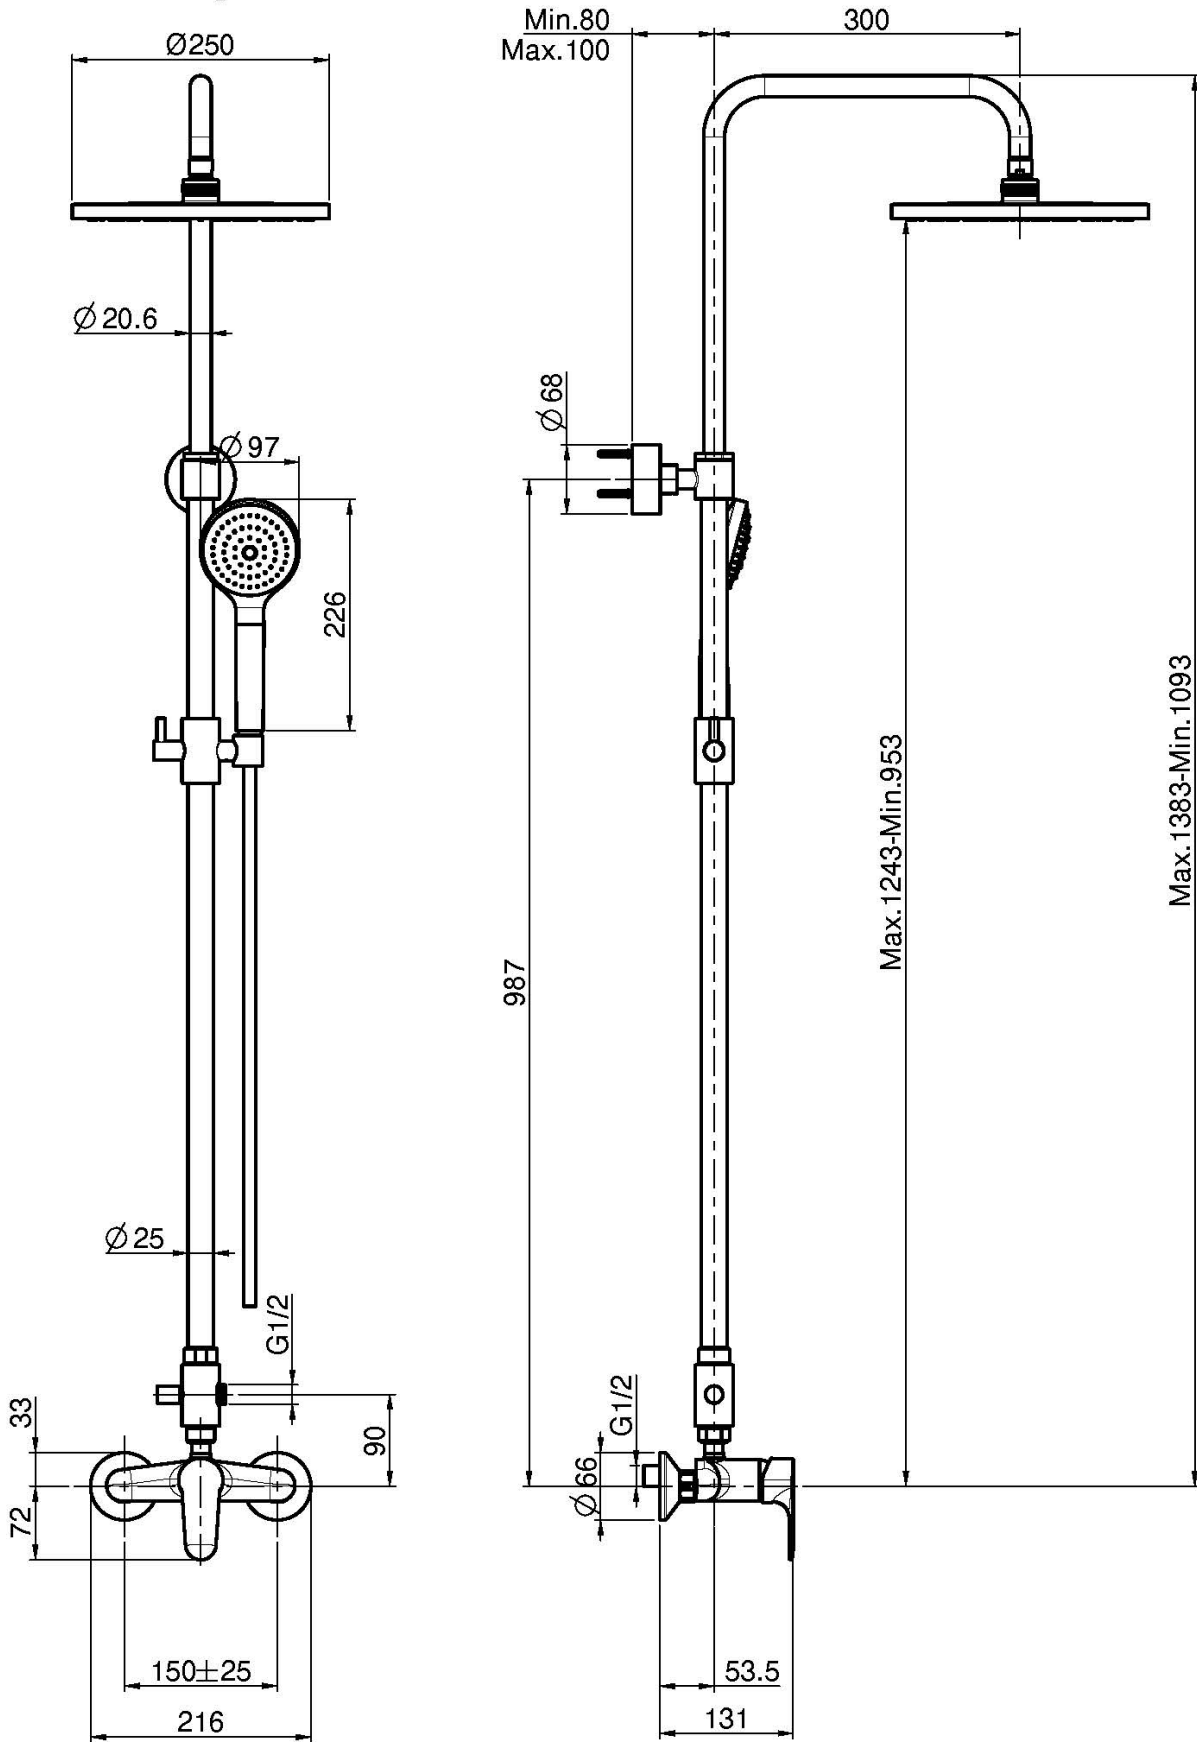

This drawing is the property of FIMA Carlo Frattini. Any complete or partial reproduction, or any transmission to third party without FIMA Carlo Frattini authorization is forbidden.