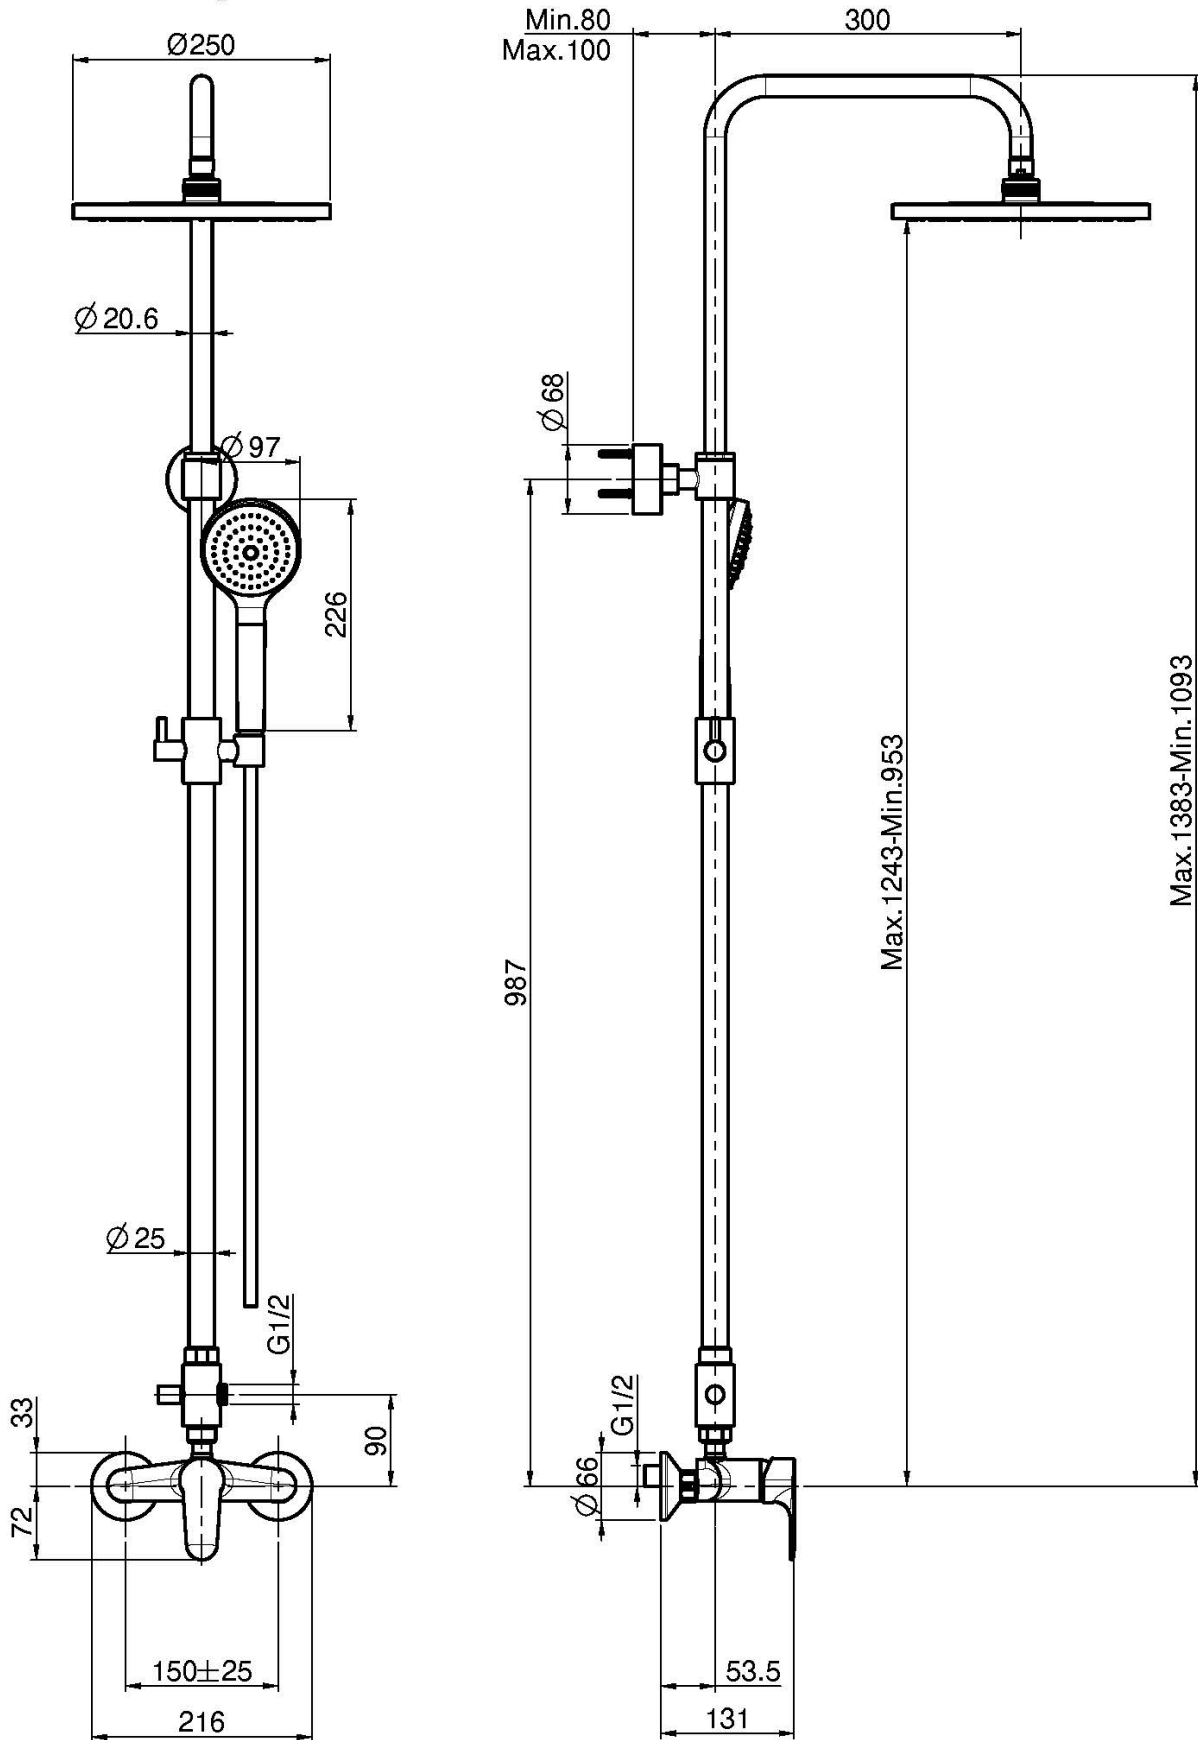

This drawing is the property of FIMA Carlo Frattini. Any complete or partial reproduction, or any transmission to third party without FIMA Carlo Frattini authorization is forbidden.