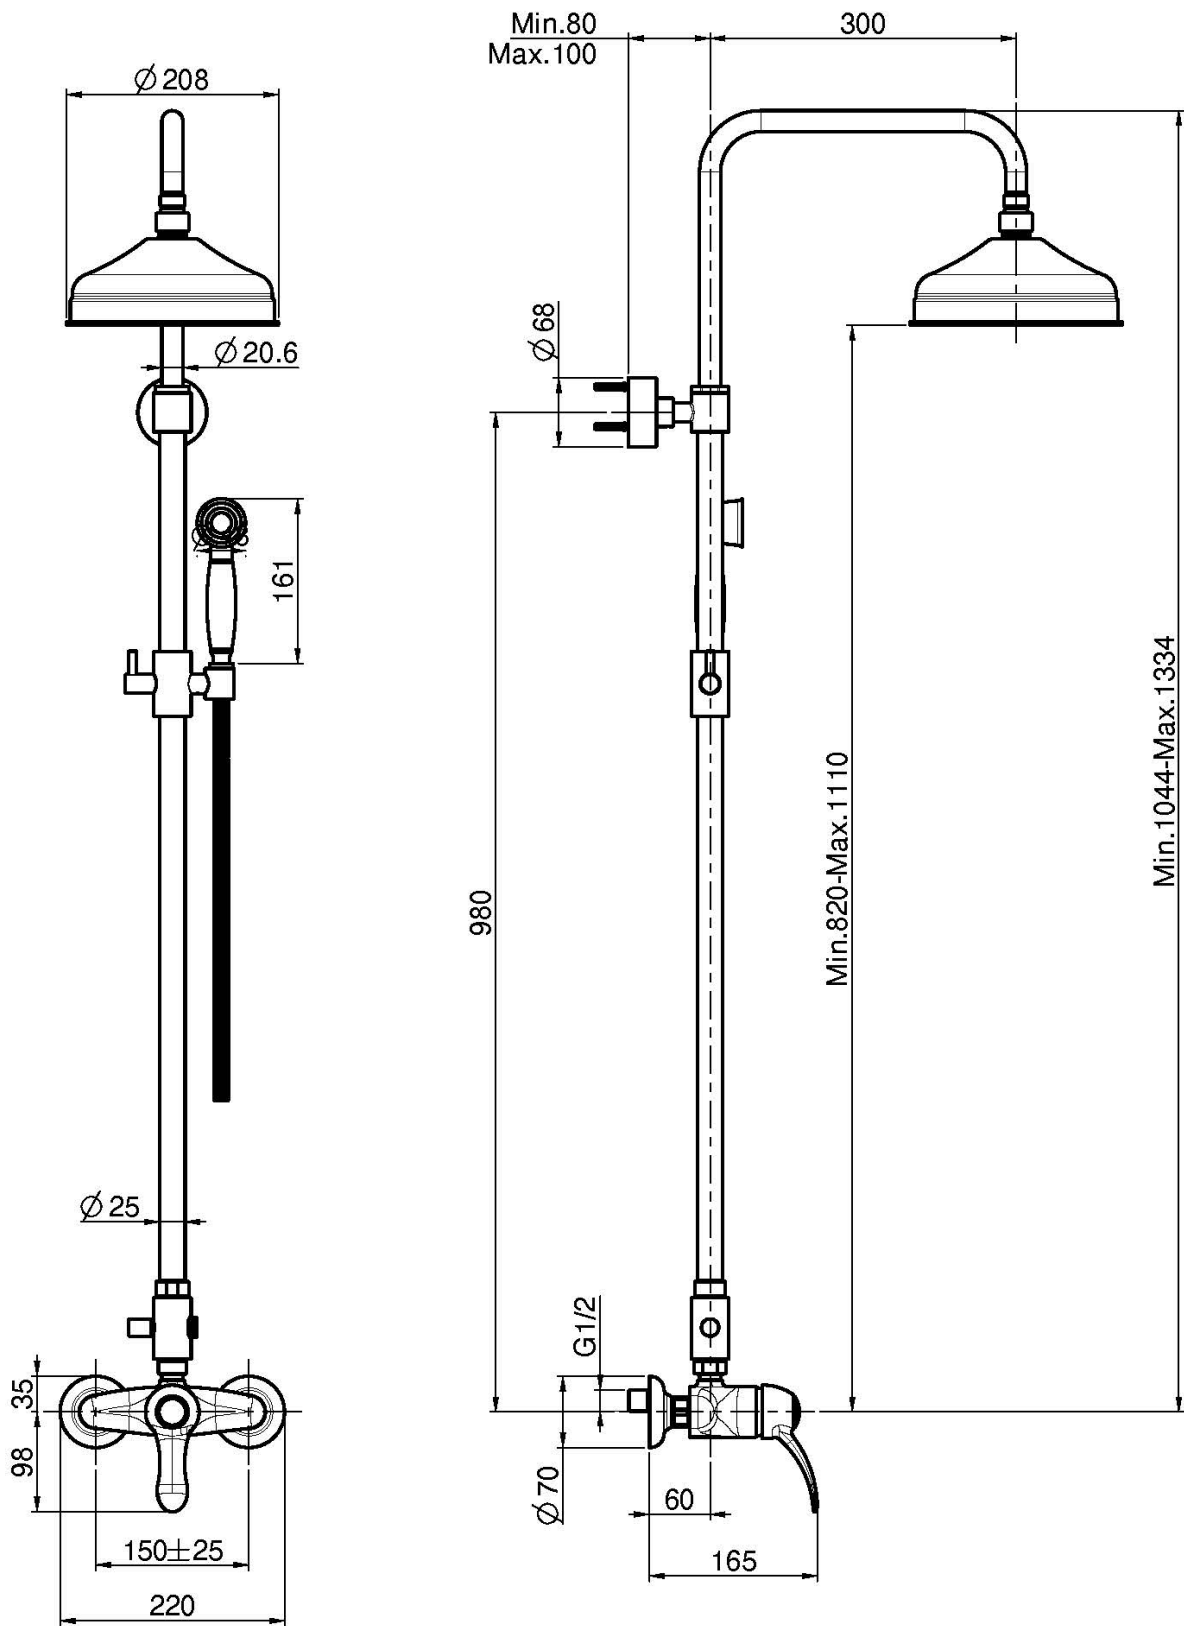

This drawing is the property of FIMA Carlo Frattini. Any complete or partial reproduction, or any transmission to third party without FIMA Carlo Frattini authorization is forbidden.