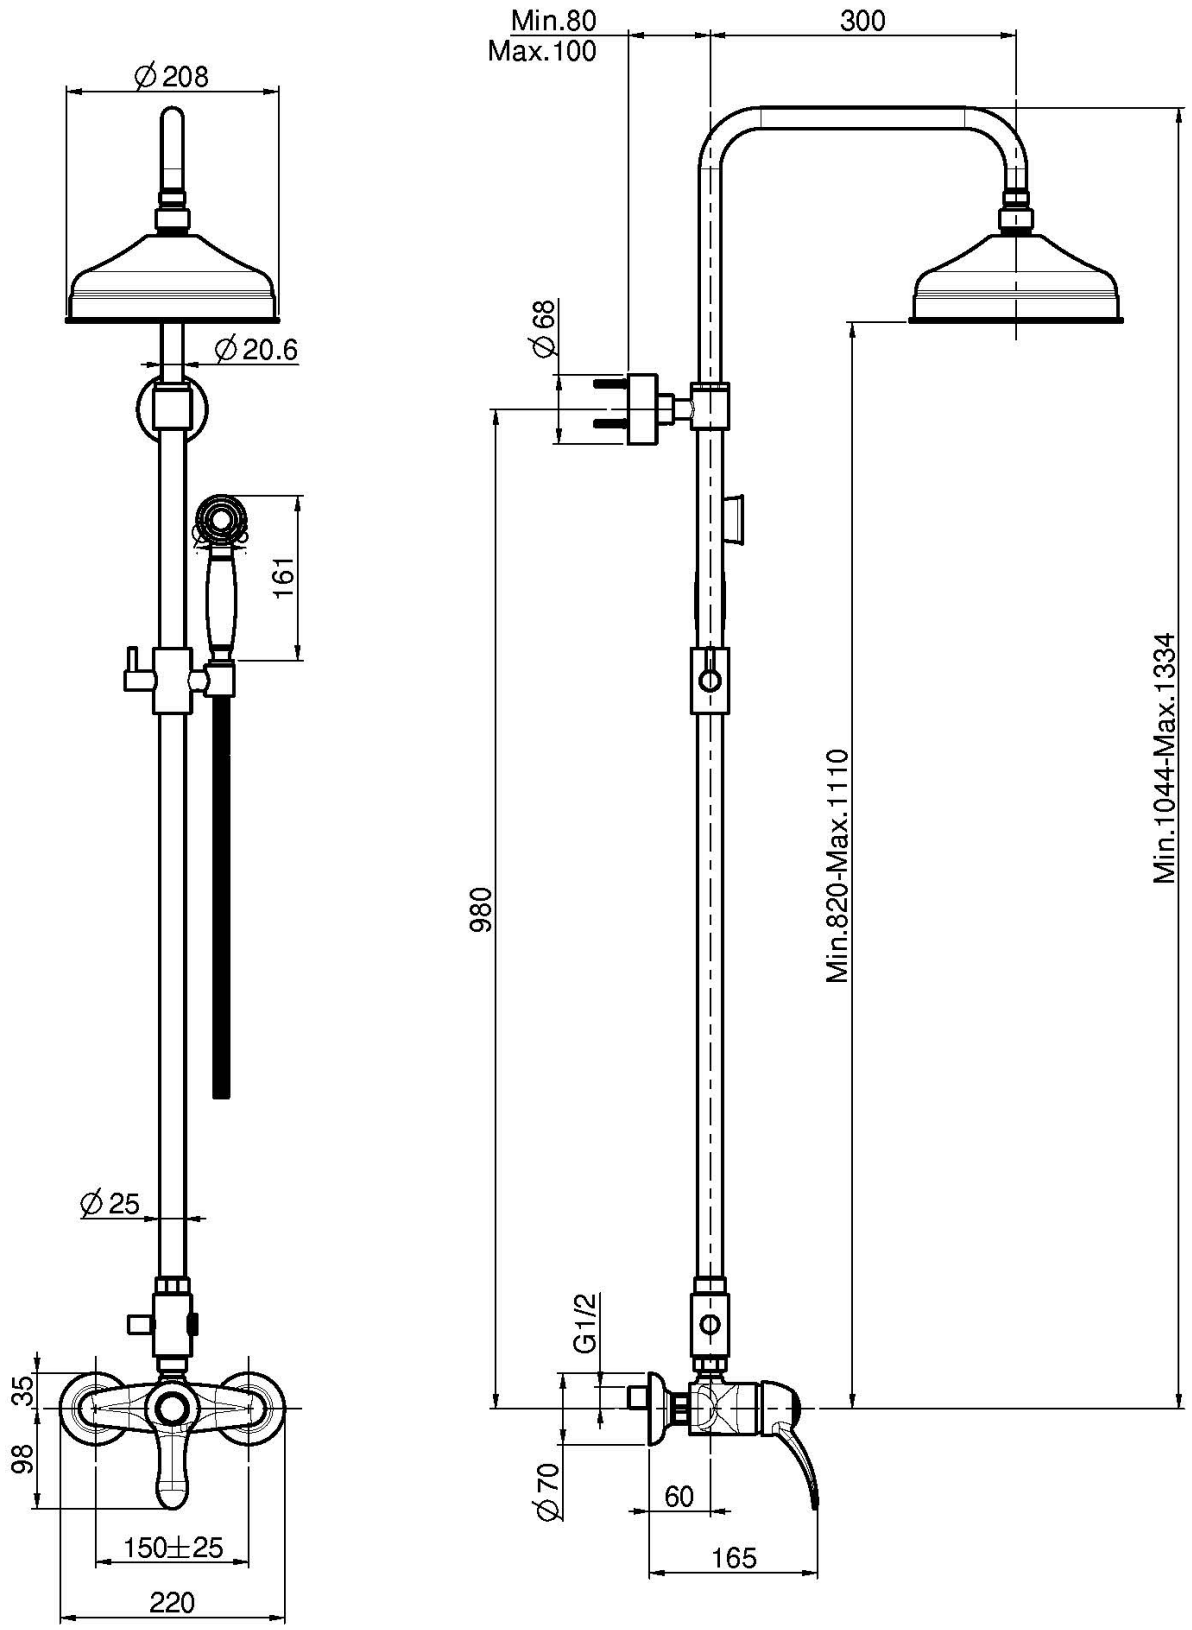

This drawing is the property of FIMA Carlo Frattini. Any complete or partial reproduction, or any transmission to third party without FIMA Carlo Frattini authorization is forbidden.