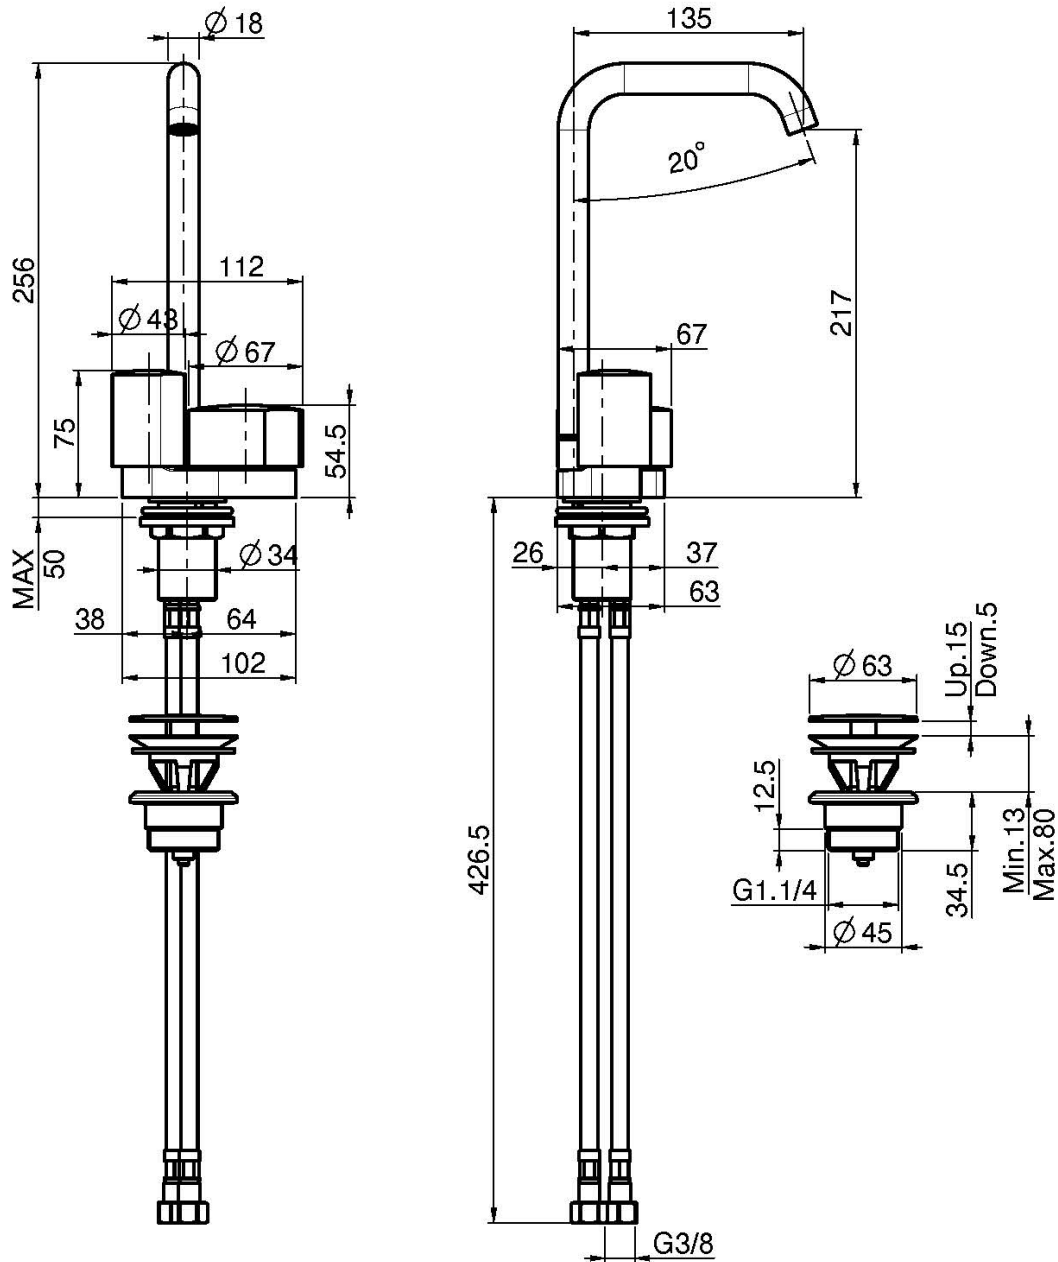

This drawing is the property of FIMA Carlo Frattini. Any complete or partial reproduction, or any transmission to third party without FIMA Carlo Frattini authorization is forbidden.