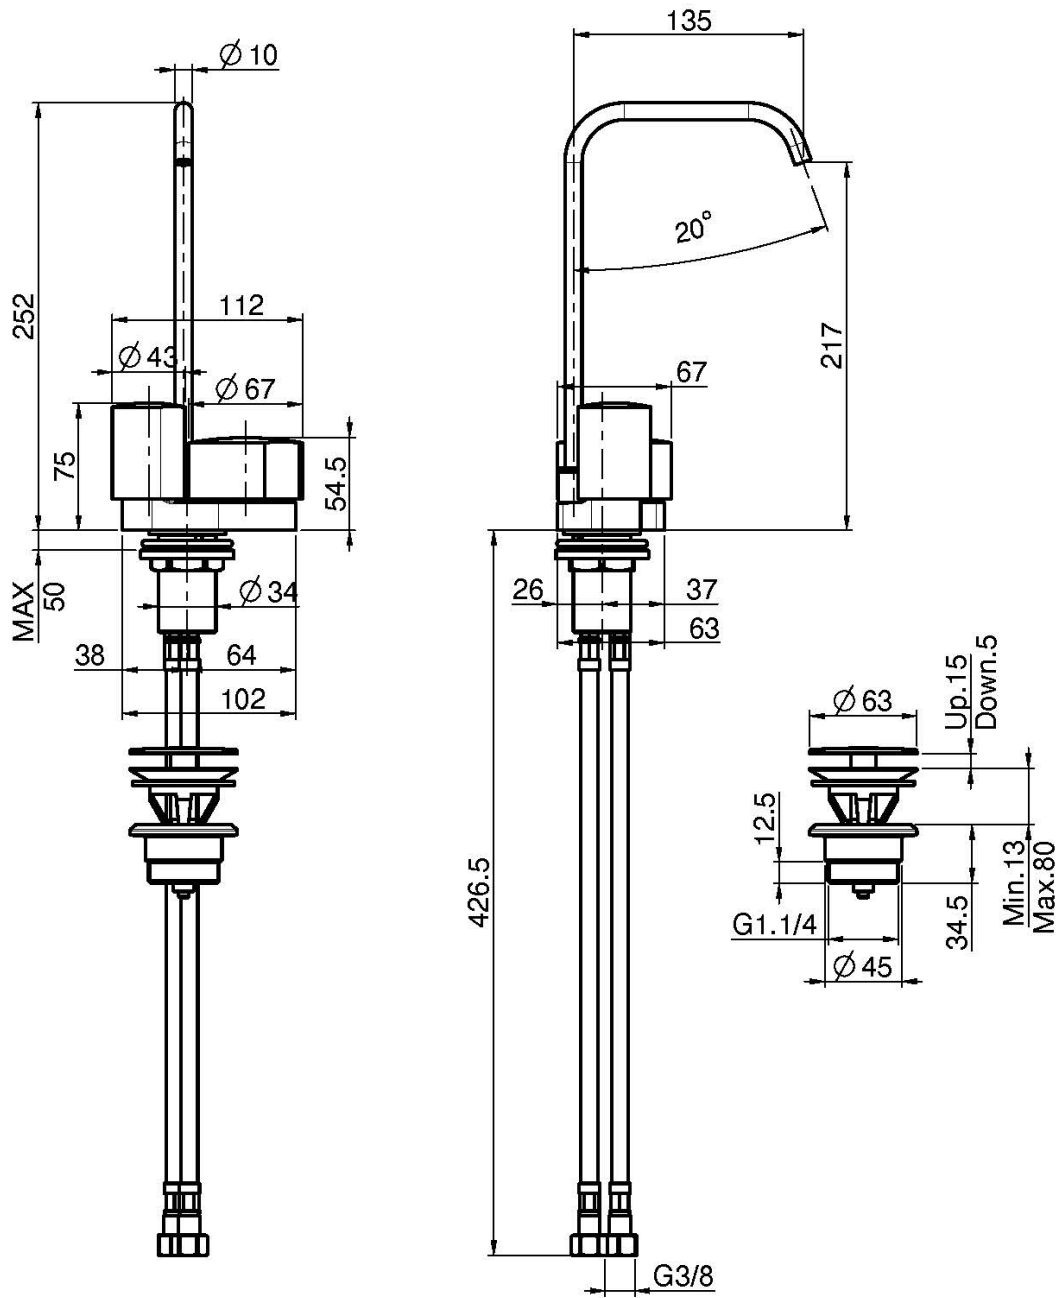

This drawing is the property of FIMA Carlo Frattini. Any complete or partial reproduction, or any transmission to third party without FIMA Carlo Frattini authorization is forbidden.