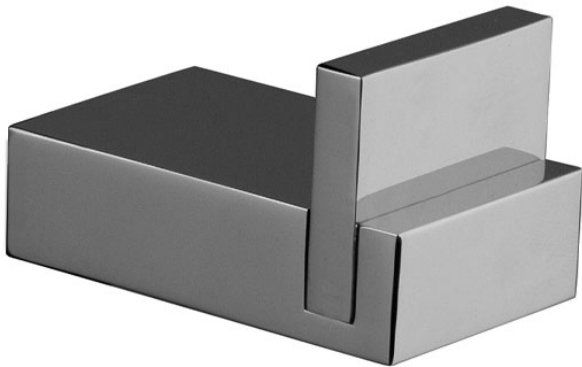

Code F6024/1

SINGLE HOOK

IMAGE

Finishing

-  CHROM
CR
-  HL
-  HS
-  ZL
-  ZS
-  BRUSHED NICKEL
SN
-  BLACK CHROME
CN
-  BRUSHED BLACK CHROME
CS
-  WHITE MATT
BS
-  BLACK MATT
NS
-  GOLD
OR
-  BRUSHED GOLD
OS