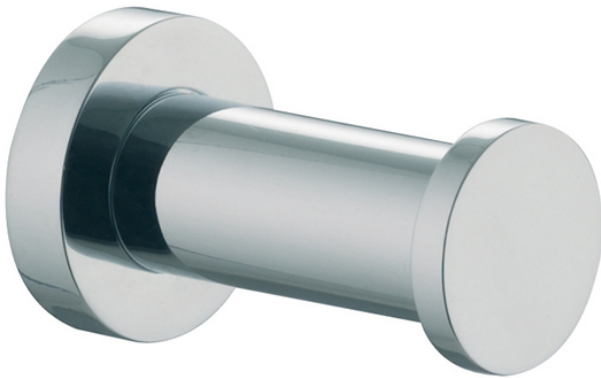

Code F6004/1

**SINGLE HOOK**

IMAGE

Finiture

-  CHROM  
CR
-  HL
-  HS
-  ZL
-  ZS
-  BRUSHED NICKEL  
SN
-  BLACK CHROME  
CN
-  BRUSHED BLACK CHROME  
CS
-  WHITE MATT  
BS
-  BLACK MATT  
NS
-  GOLD  
OR
-  BRUSHED GOLD  
OS