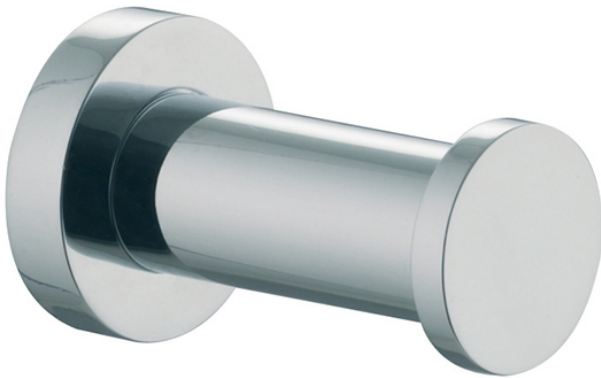

Code F6004/1

SINGLE HOOK

IMAGE

Finiture

-  CHROM
CR
-  HL
-  HS
-  ZL
-  ZS
-  BRUSHED NICKEL
SN
-  BLACK CHROME
CN
-  BRUSHED BLACK CHROME
CS
-  WHITE MATT
BS
-  BLACK MATT
NS
-  GOLD
OR
-  BRUSHED GOLD
OS