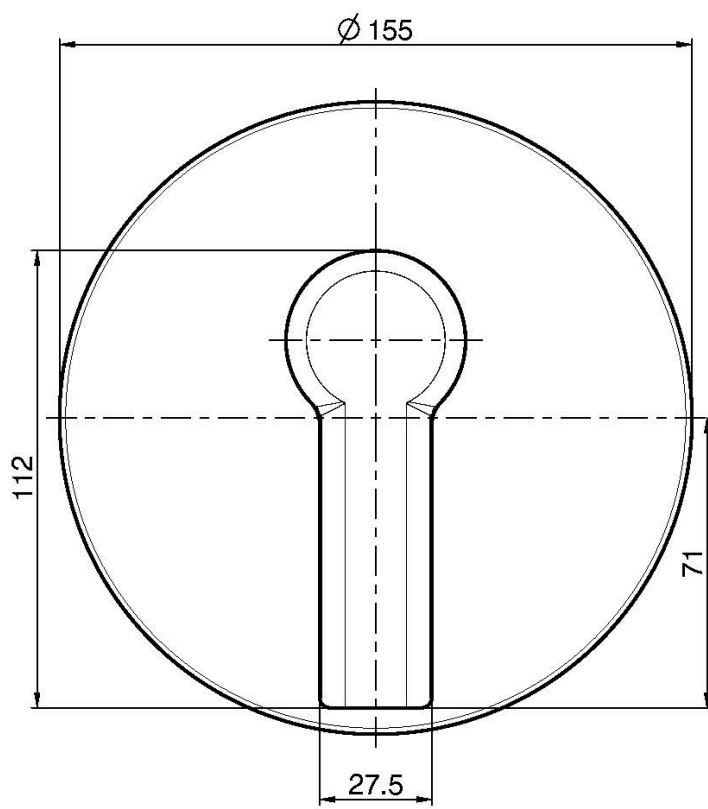

This drawing is the property of FIMA Carlo Frattini. Any complete or partial reproduction, or any transmission to third party without FIMA Carlo Frattini authorization is forbidden.