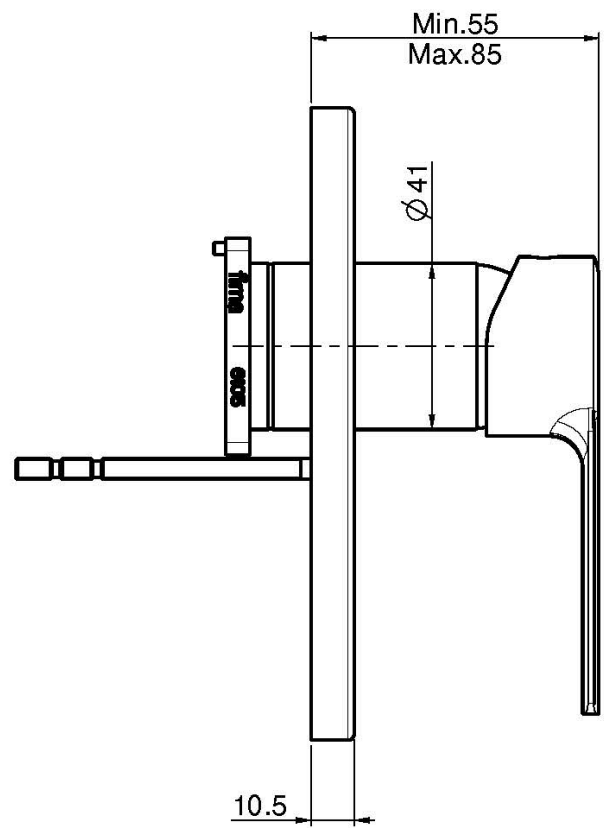

This drawing is the property of FIMA Carlo Frattini. Any complete or partial reproduction, or any transmission to third party without FIMA Carlo Frattini authorization is forbidden.