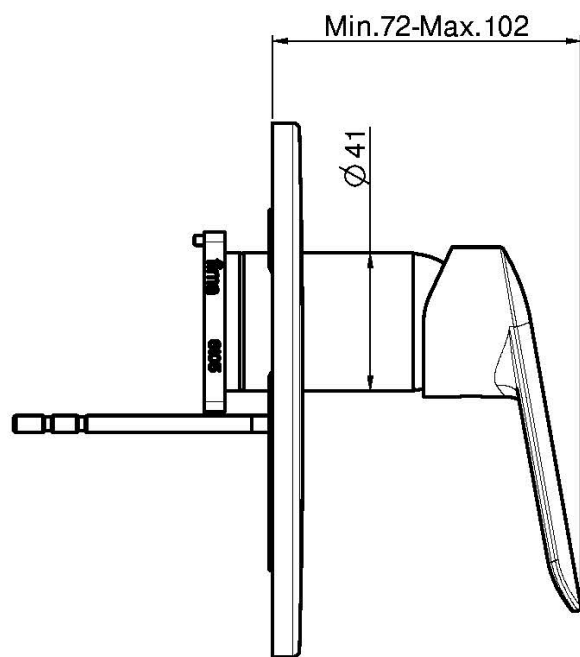

This drawing is the property of FIMA Carlo Frattini. Any complete or partial reproduction, or any transmission to third party without FIMA Carlo Frattini authorization is forbidden.