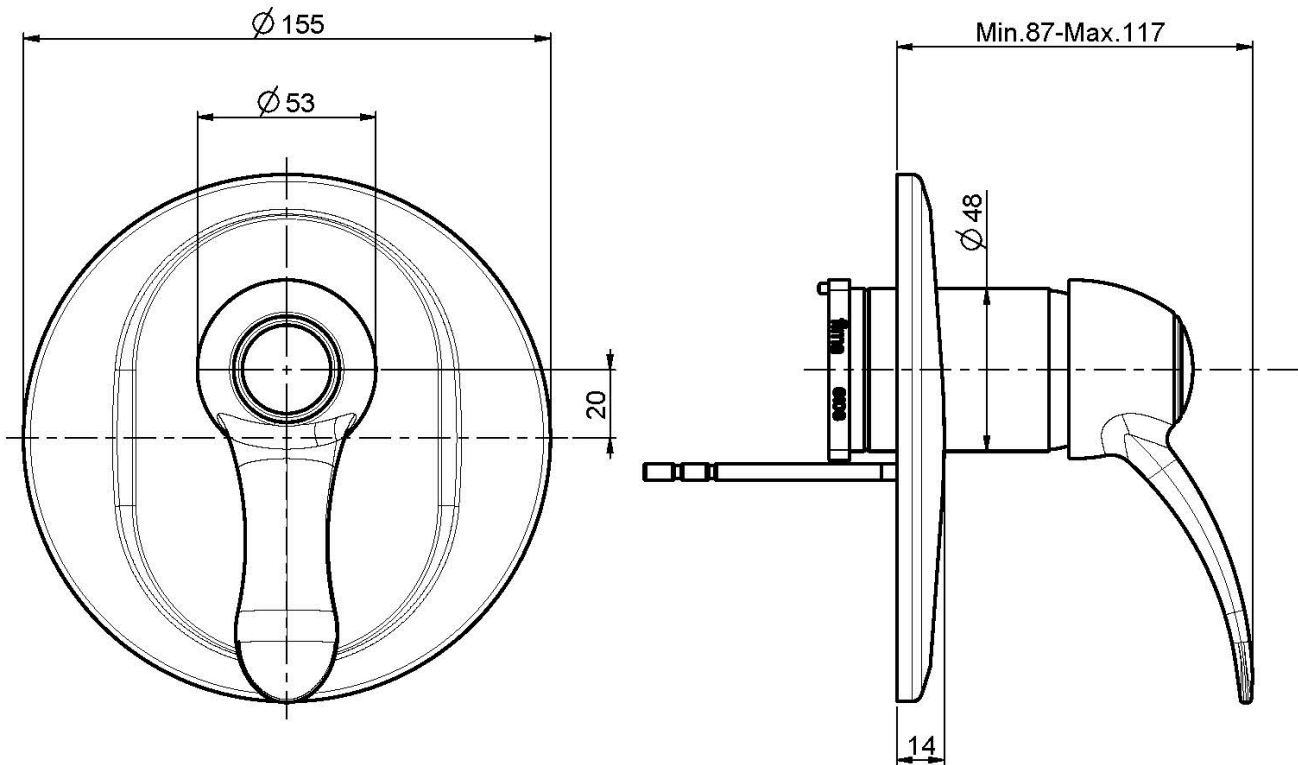

This drawing is the property of FIMA Carlo Frattini. Any complete or partial reproduction, or any transmission to third party without FIMA Carlo Frattini authorization is forbidden.