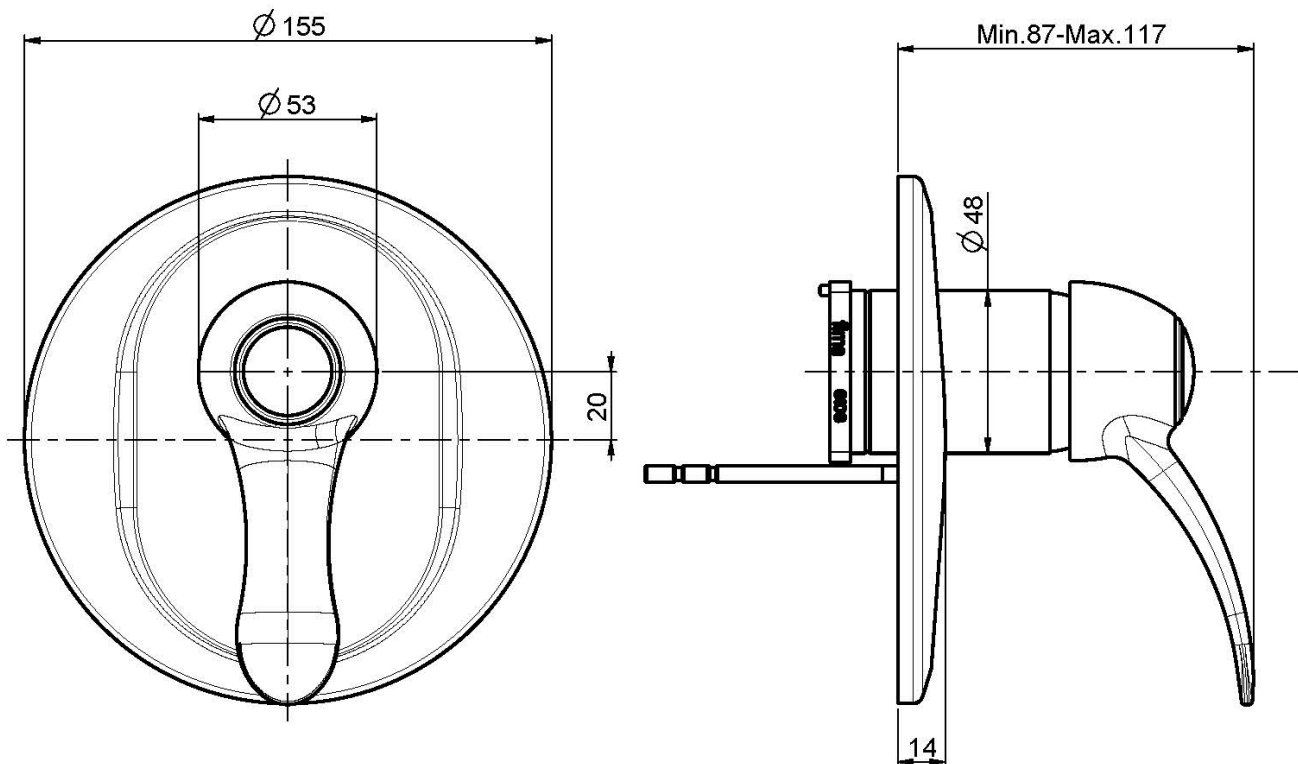

This drawing is the property of FIMA Carlo Frattini. Any complete or partial reproduction, or any transmission to third party without FIMA Carlo Frattini authorization is forbidden.