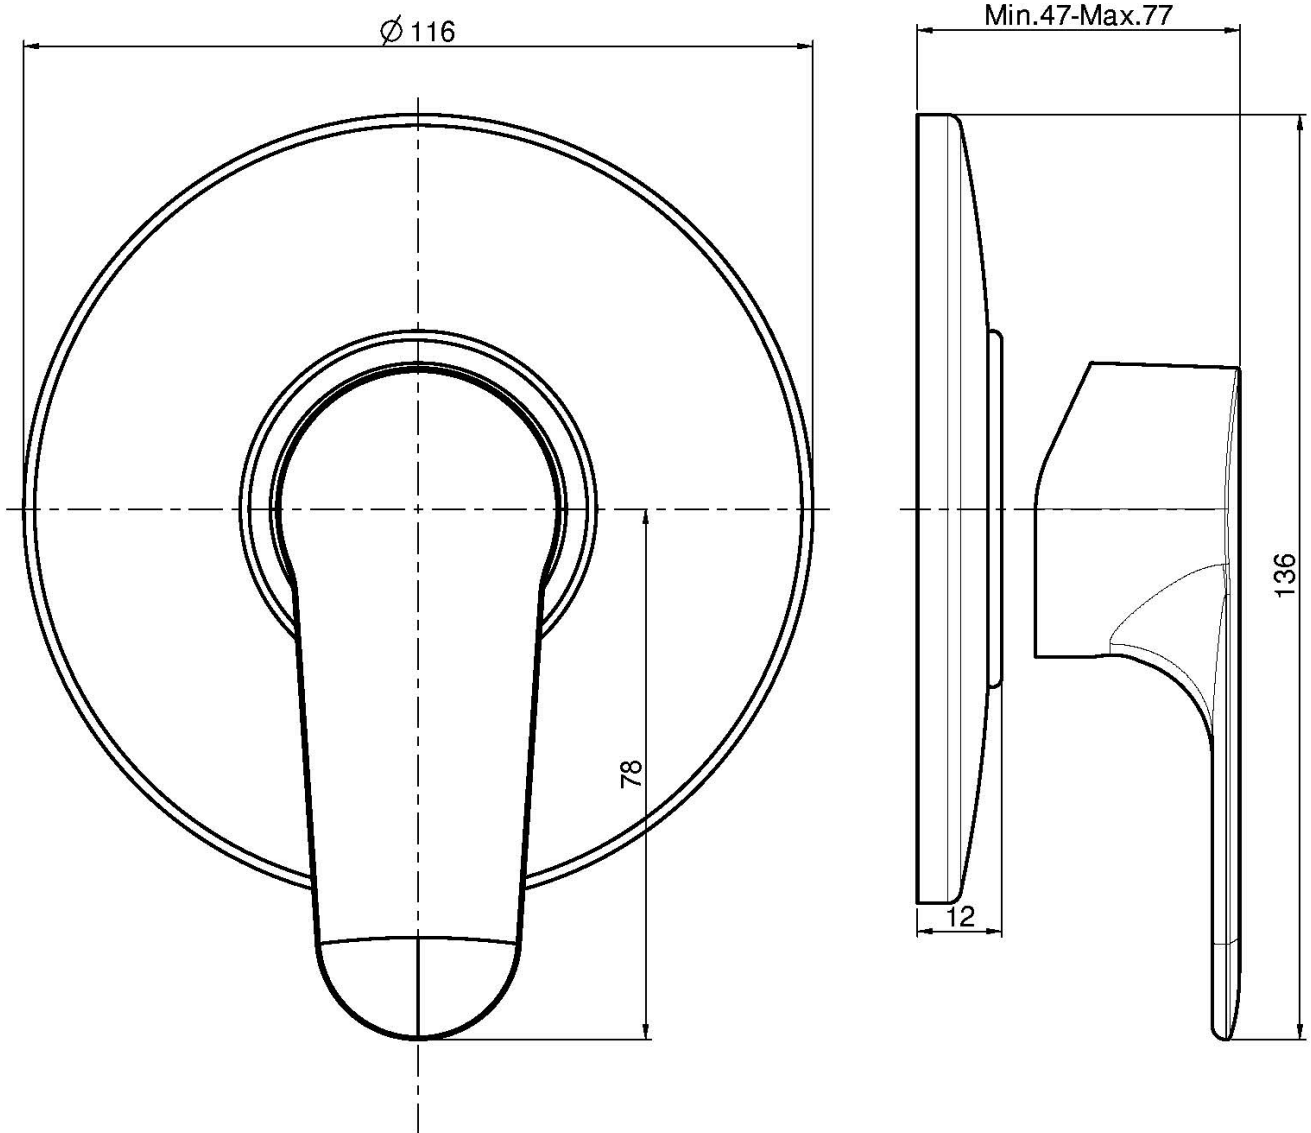

Code F3833/1

**SINGLE LEVER BATH AND SHOWER MIXER
FOR CONCEALED INSTALLATION**

- exposed part only
- **built-in part to be ordered separately**

Finishing

 CHROM
CR

IMAGE

See the general sales conditions in our current pricelist