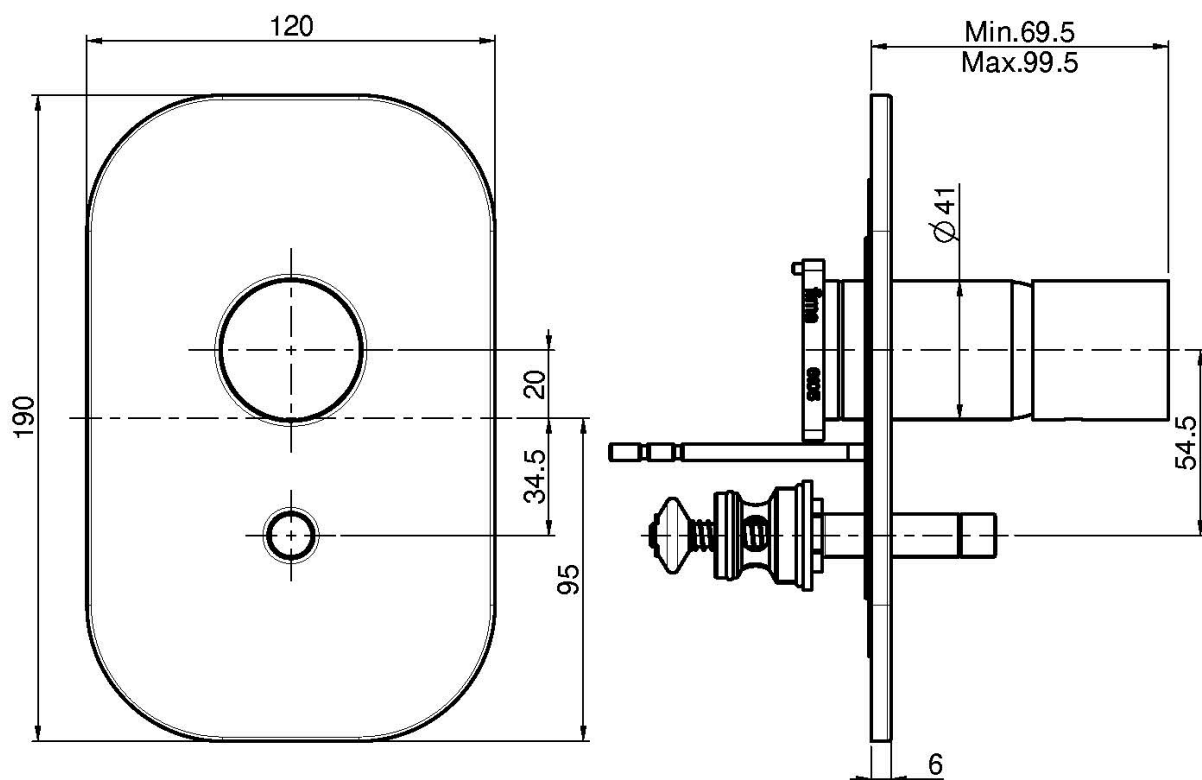

This drawing is the property of FIMA Carlo Frattini. Any complete or partial reproduction, or any transmission to third party without FIMA Carlo Frattini authorization is forbidden.