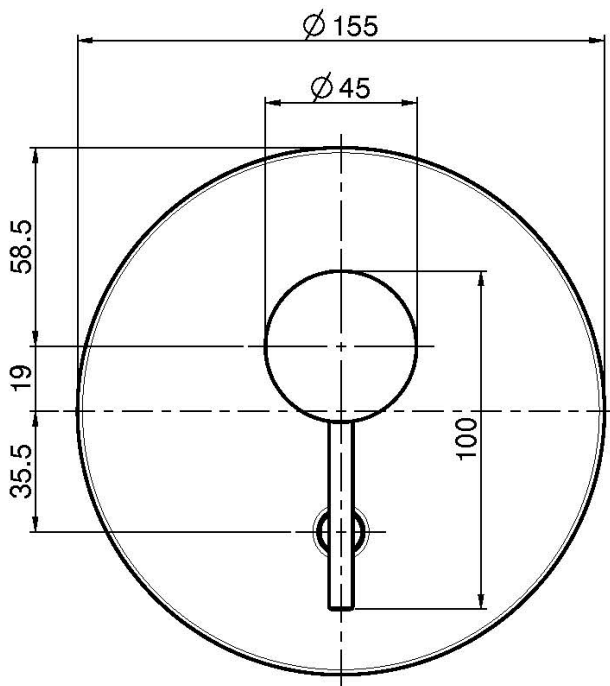

This drawing is the property of FIMA Carlo Frattini. Any complete or partial reproduction, or any transmission to third party without FIMA Carlo Frattini authorization is forbidden.