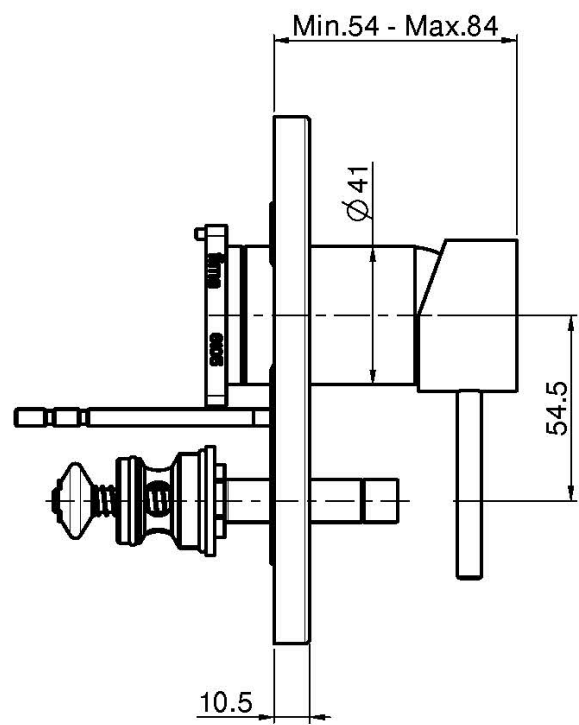

This drawing is the property of FIMA Carlo Frattini. Any complete or partial reproduction, or any transmission to third party without FIMA Carlo Frattini authorization is forbidden.