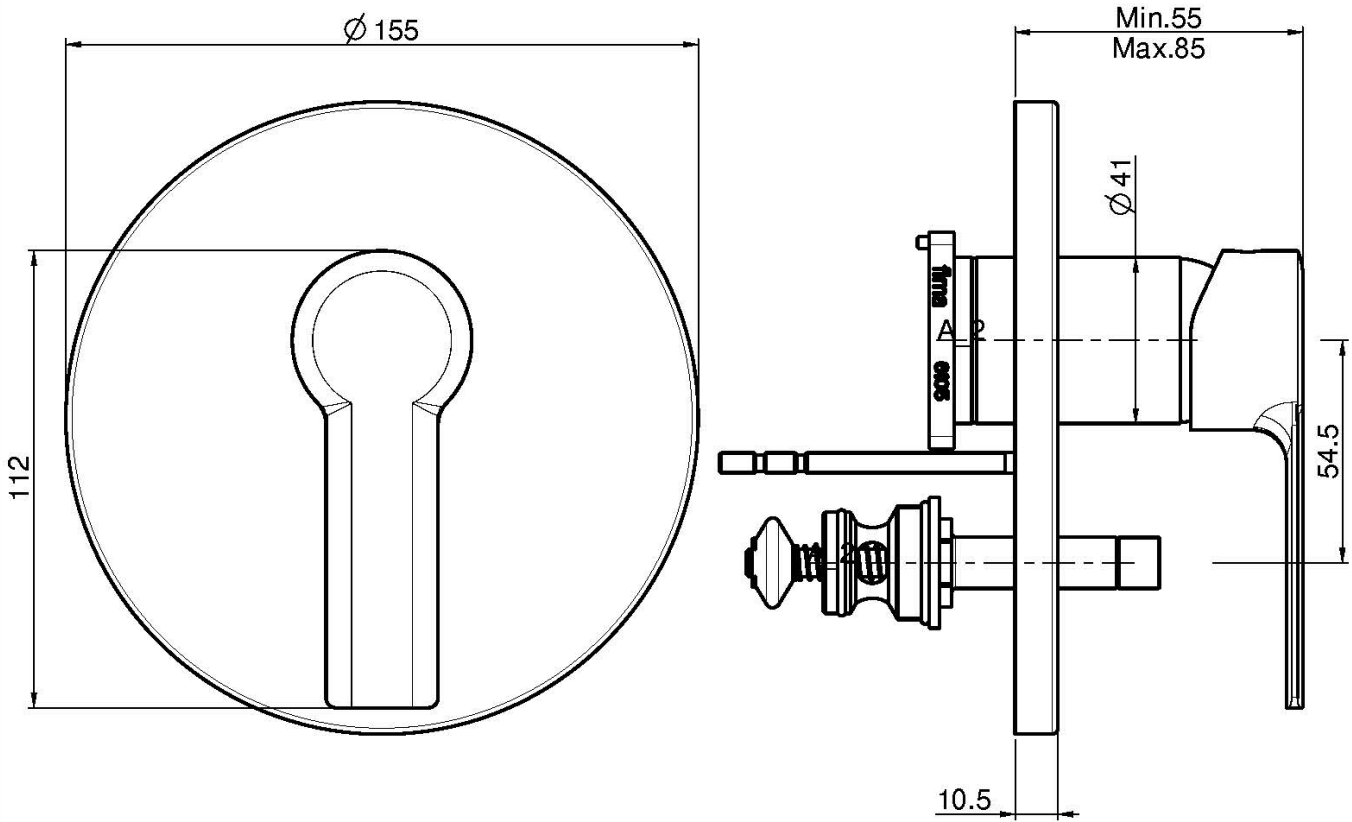

This drawing is the property of FIMA Carlo Frattini. Any complete or partial reproduction, or any transmission to third party without FIMA Carlo Frattini authorization is forbidden.