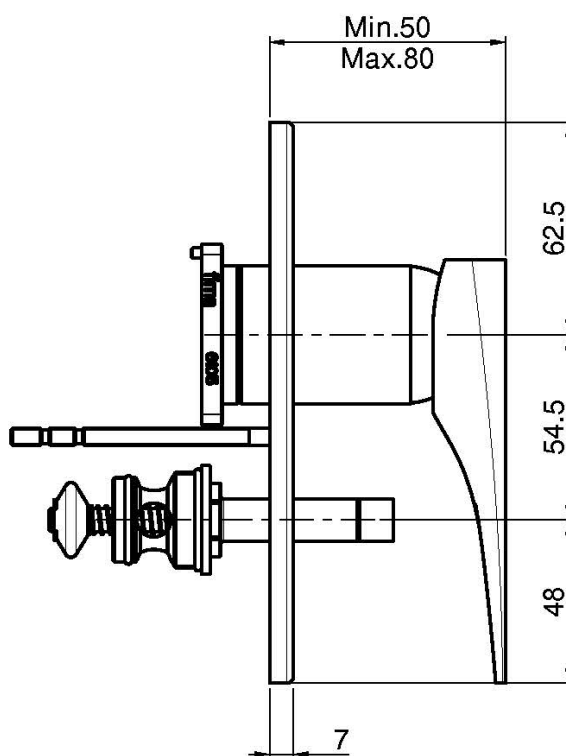

Code F3969X2

SINGLE LEVER BATH AND SHOWER MIXER FOR, CONCEALED INSTALLATION WITH 2 OUTLETS DIVERTER

- exposed part only
- metal plate
- diverter
- **built-in part to be ordered separately**

IMAGE

Finishing

-  CHROM
CR
-  HL
-  HS
-  ZL
-  ZS
-  SN
-  CN
-  CS
-  BS
-  NS
-  OR
-  OS

PRODUCTS NEEDED TO BE ORDERED SEPARATELY

[Built-in part](#)

See the general sales conditions in our current pricelist

This drawing is the property of FIMA Carlo Frattini. Any complete or partial reproduction, or any transmission to third party without FIMA Carlo Frattini authorization is forbidden.