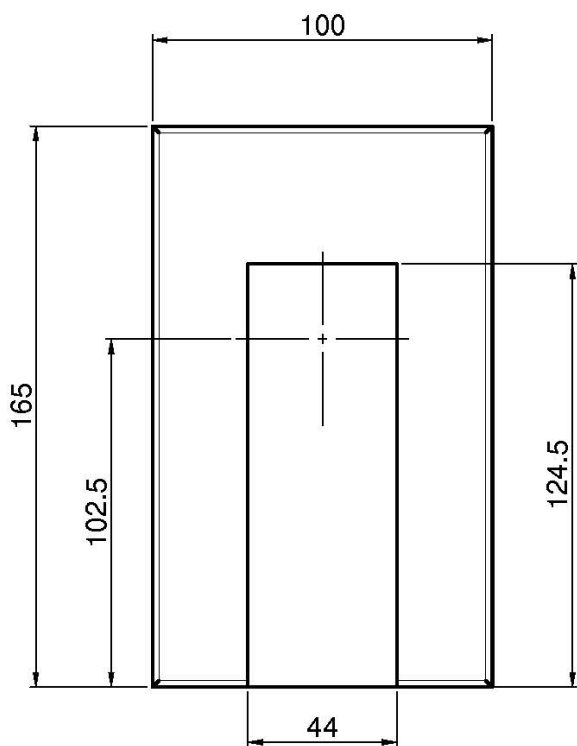

This drawing is the property of FIMA Carlo Frattini. Any complete or partial reproduction, or any transmission to third party without FIMA Carlo Frattini authorization is forbidden.