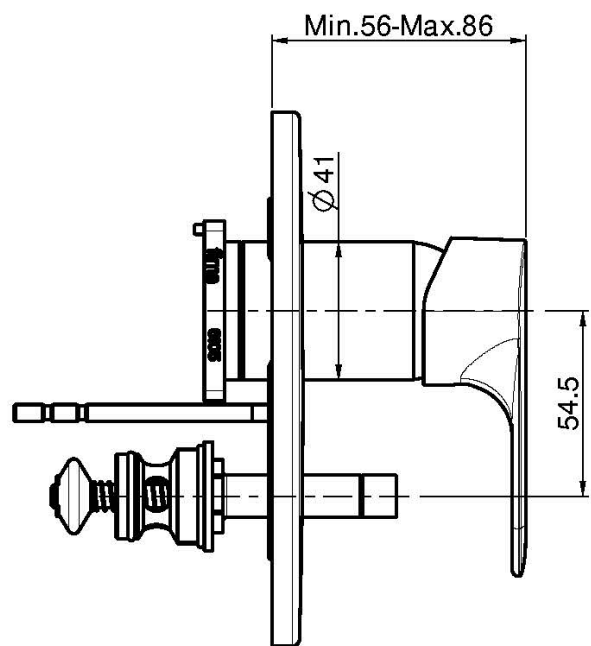

This drawing is the property of FIMA Carlo Frattini. Any complete or partial reproduction, or any transmission to third party without FIMA Carlo Frattini authorization is forbidden.