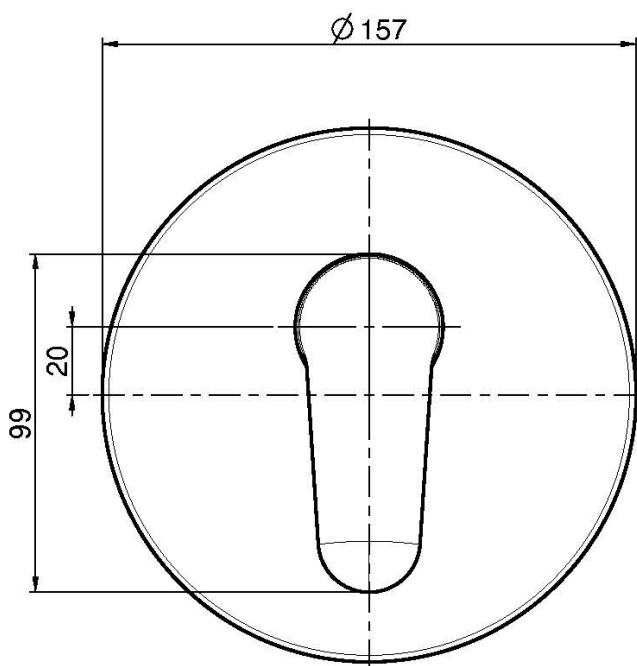

This drawing is the property of FIMA Carlo Frattini. Any complete or partial reproduction, or any transmission to third party without FIMA Carlo Frattini authorization is forbidden.