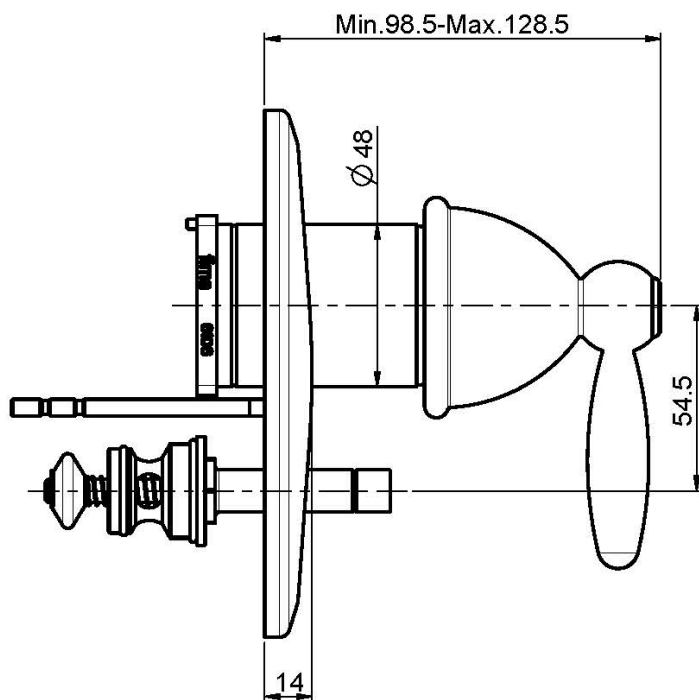

This drawing is the property of FIMA Carlo Frattini. Any complete or partial reproduction, or any transmission to third party without FIMA Carlo Frattini authorization is forbidden.