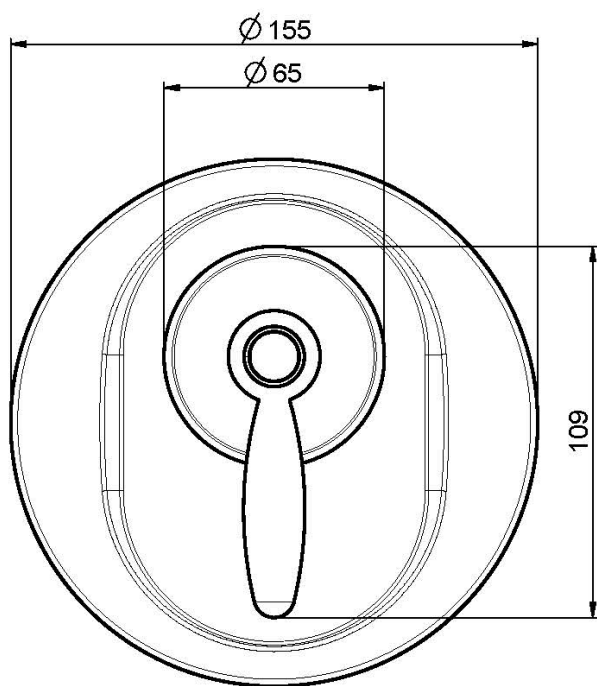

This drawing is the property of FIMA Carlo Frattini. Any complete or partial reproduction, or any transmission to third party without FIMA Carlo Frattini authorization is forbidden.