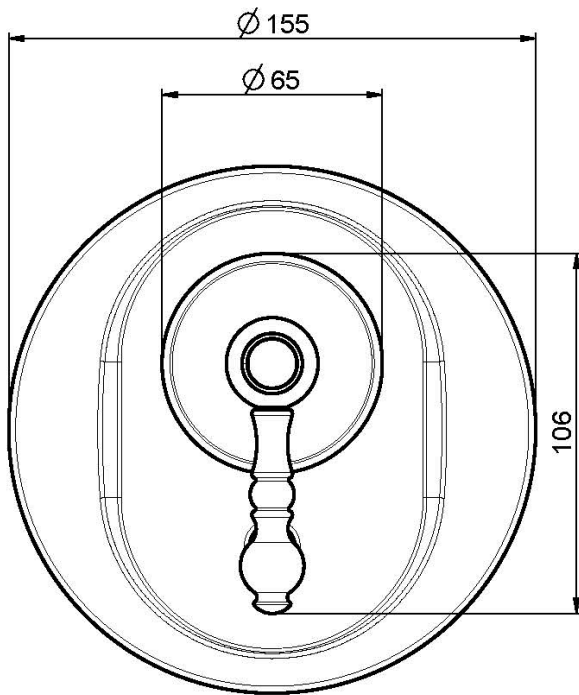

This drawing is the property of FIMA Carlo Frattini. Any complete or partial reproduction, or any transmission to third party without FIMA Carlo Frattini authorization is forbidden.