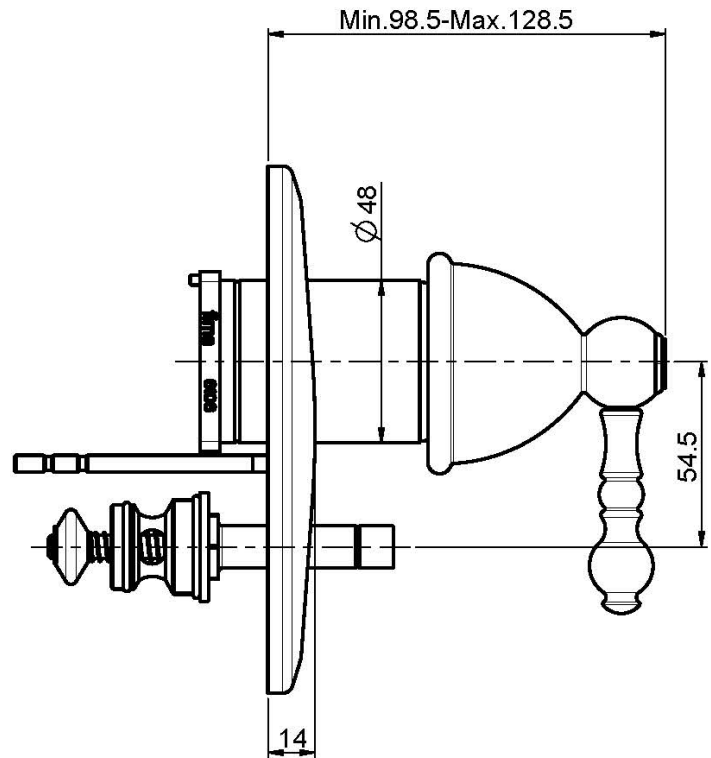

This drawing is the property of FIMA Carlo Frattini. Any complete or partial reproduction, or any transmission to third party without FIMA Carlo Frattini authorization is forbidden.