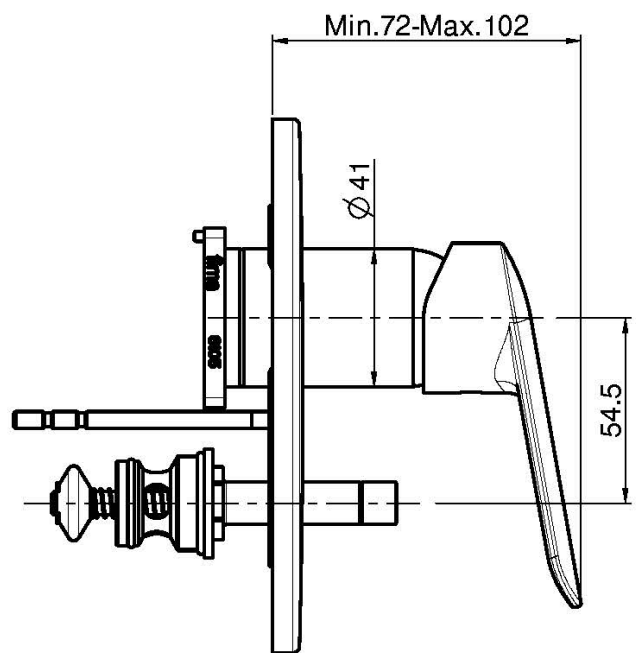

This drawing is the property of FIMA Carlo Frattini. Any complete or partial reproduction, or any transmission to third party without FIMA Carlo Frattini authorization is forbidden.