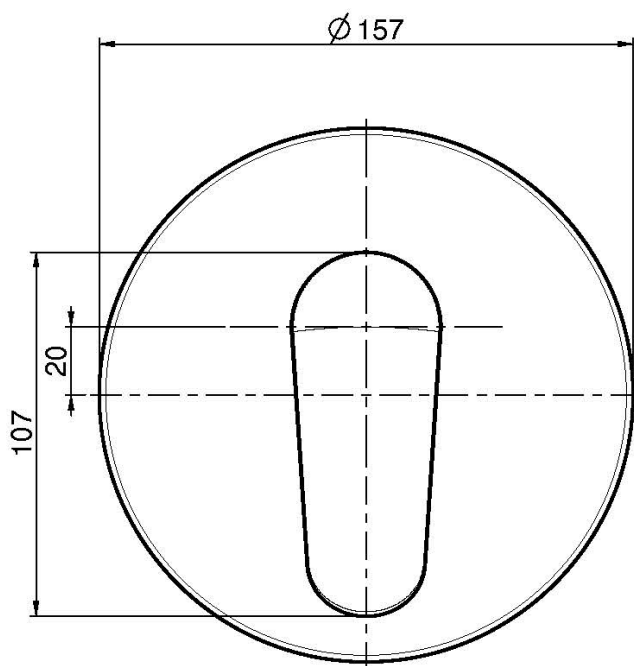

This drawing is the property of FIMA Carlo Frattini. Any complete or partial reproduction, or any transmission to third party without FIMA Carlo Frattini authorization is forbidden.