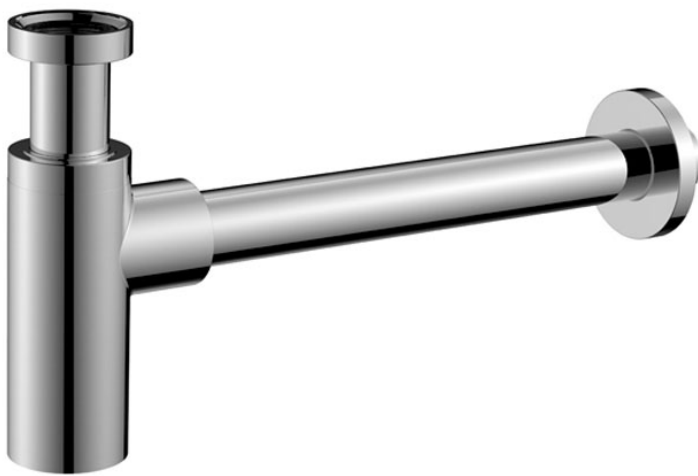

Code F406

SIPHON 1"1/4 EXTRA LUXURY MODEL

IMAGE

Finishing

-  CHROM
CR
-  HL
-  HS
-  ZL
-  ZS
-  BRUSHED NICKEL
SN
-  BLACK CHROME
CN
-  BRUSHED BLACK CHROME
CS
-  WHITE MATT
BS
-  BLACK MATT
NS
-  GOLD
OR
-  BRUSHED GOLD
OS
-  OLD BRONZE
BR
-  ANTIQUE COPPER
RA