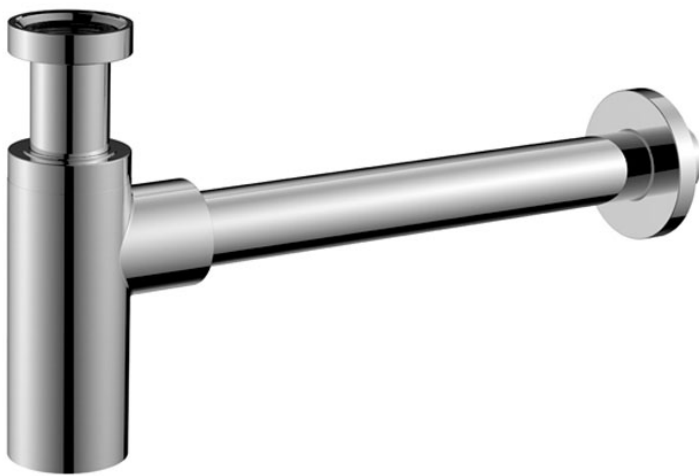

Code F406

SIPHON 1"1/4 EXTRA LUXURY MODEL

IMAGE

Finishing

-  CHROM
CR
-  HL
-  HS
-  ZL
-  ZS
-  BRUSHED NICKEL
SN
-  BLACK CHROME
CN
-  BRUSHED BLACK CHROME
CS
-  WHITE MATT
BS
-  BLACK MATT
NS
-  GOLD
OR
-  BRUSHED GOLD
OS
-  OLD BRONZE
BR
-  ANTIQUE COPPER
RA