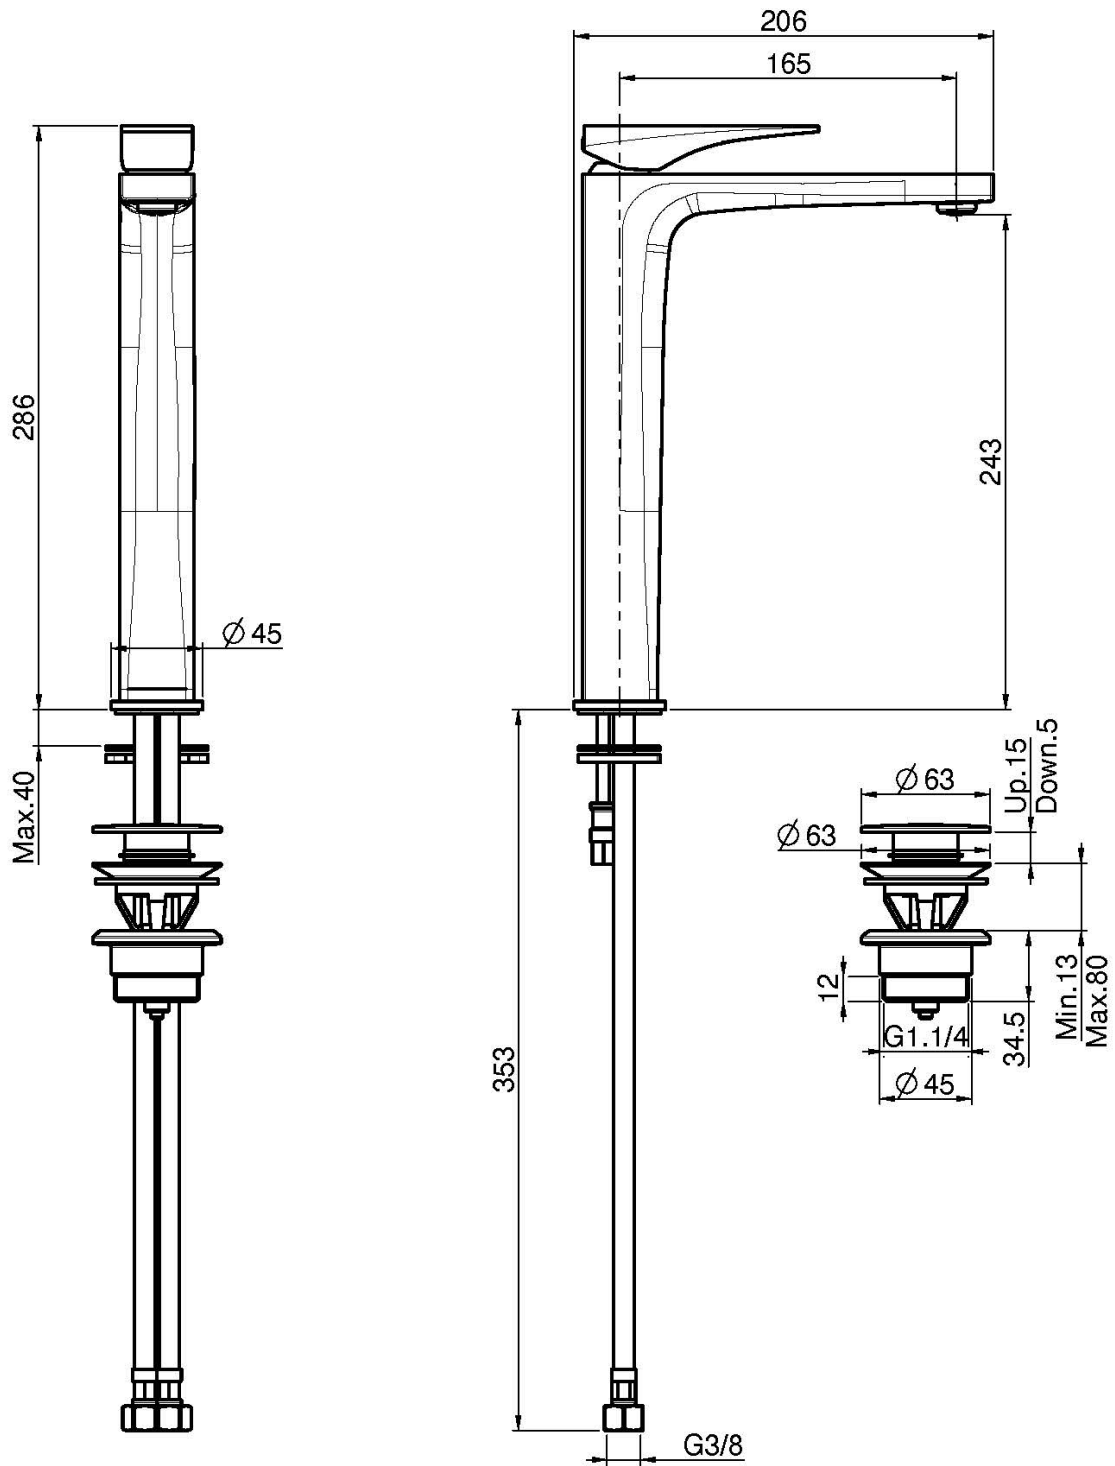

This drawing is the property of FIMA Carlo Frattini. Any complete or partial reproduction, or any transmission to third party without FIMA Carlo Frattini authorization is forbidden.