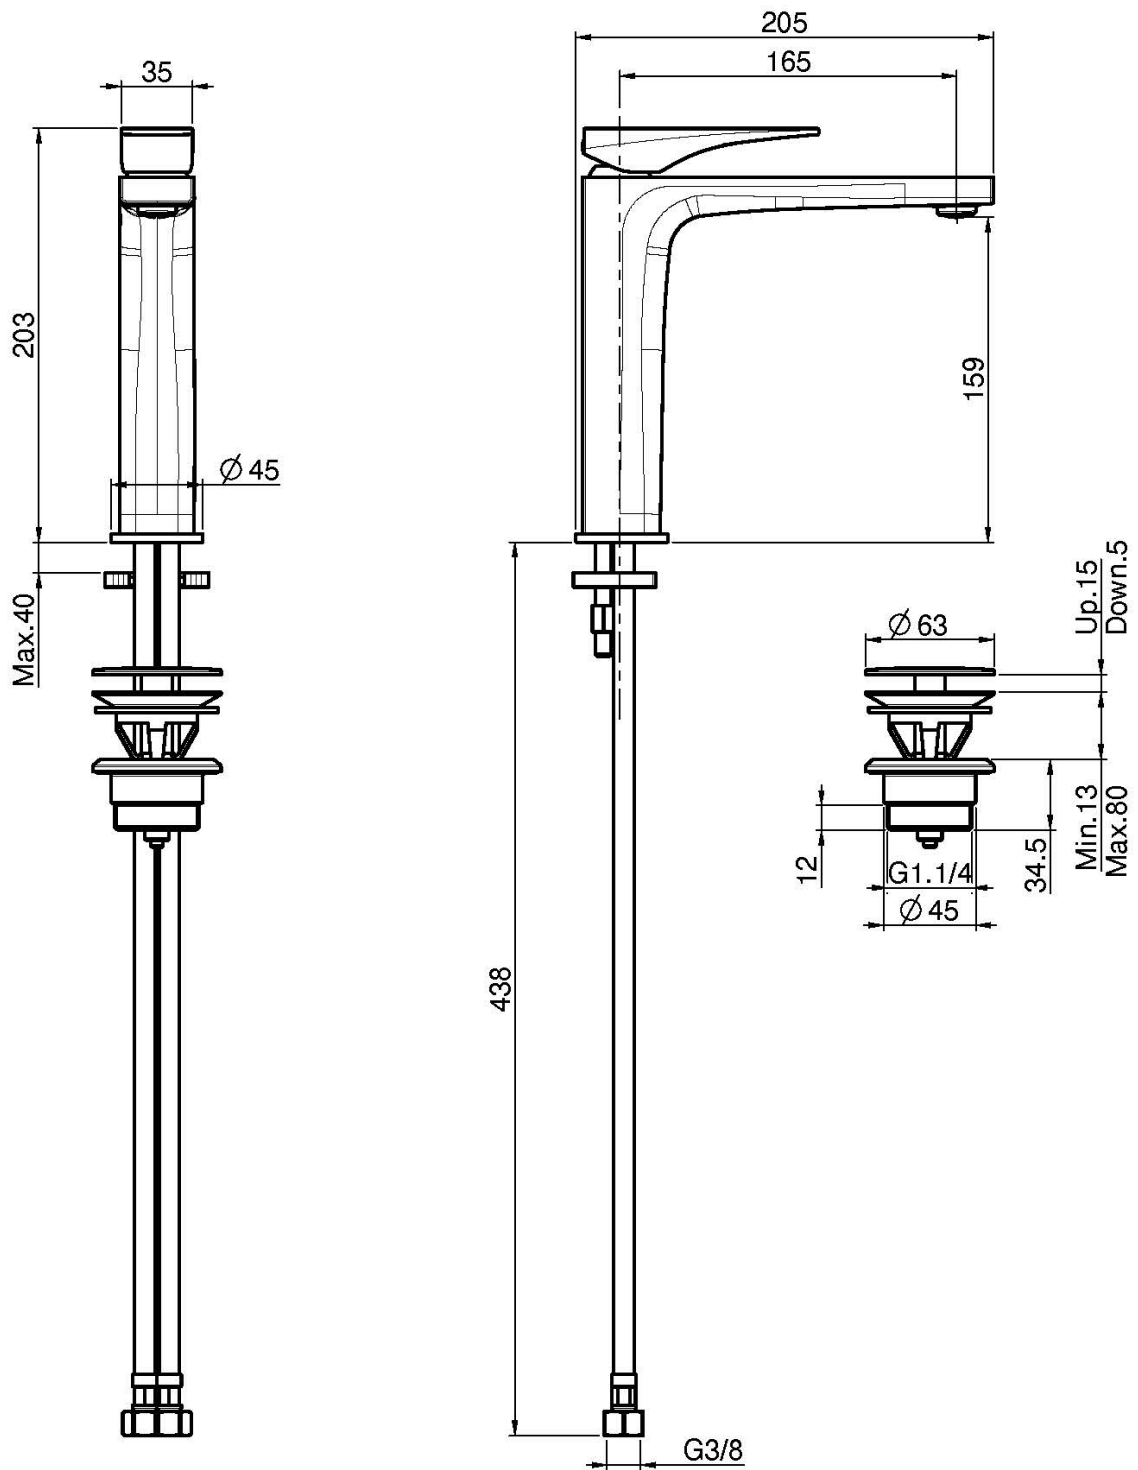

This drawing is the property of FIMA Carlo Frattini. Any complete or partial reproduction, or any transmission to third party without FIMA Carlo Frattini authorization is forbidden.