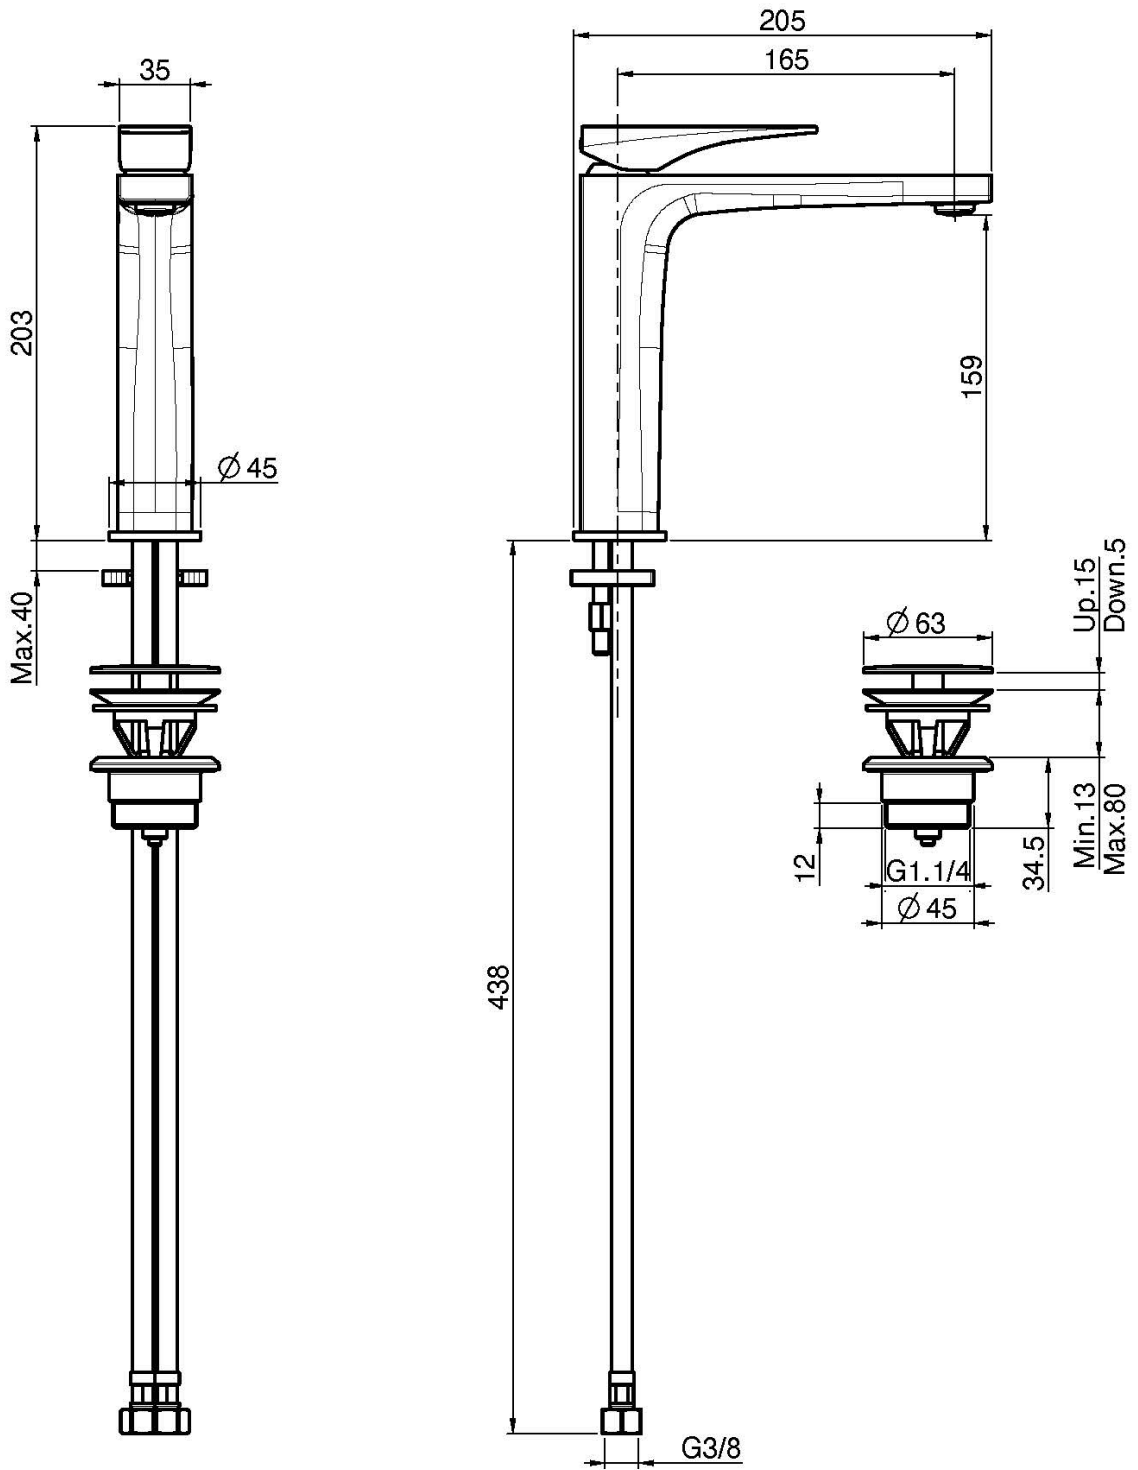

This drawing is the property of FIMA Carlo Frattini. Any complete or partial reproduction, or any transmission to third party without FIMA Carlo Frattini authorization is forbidden.