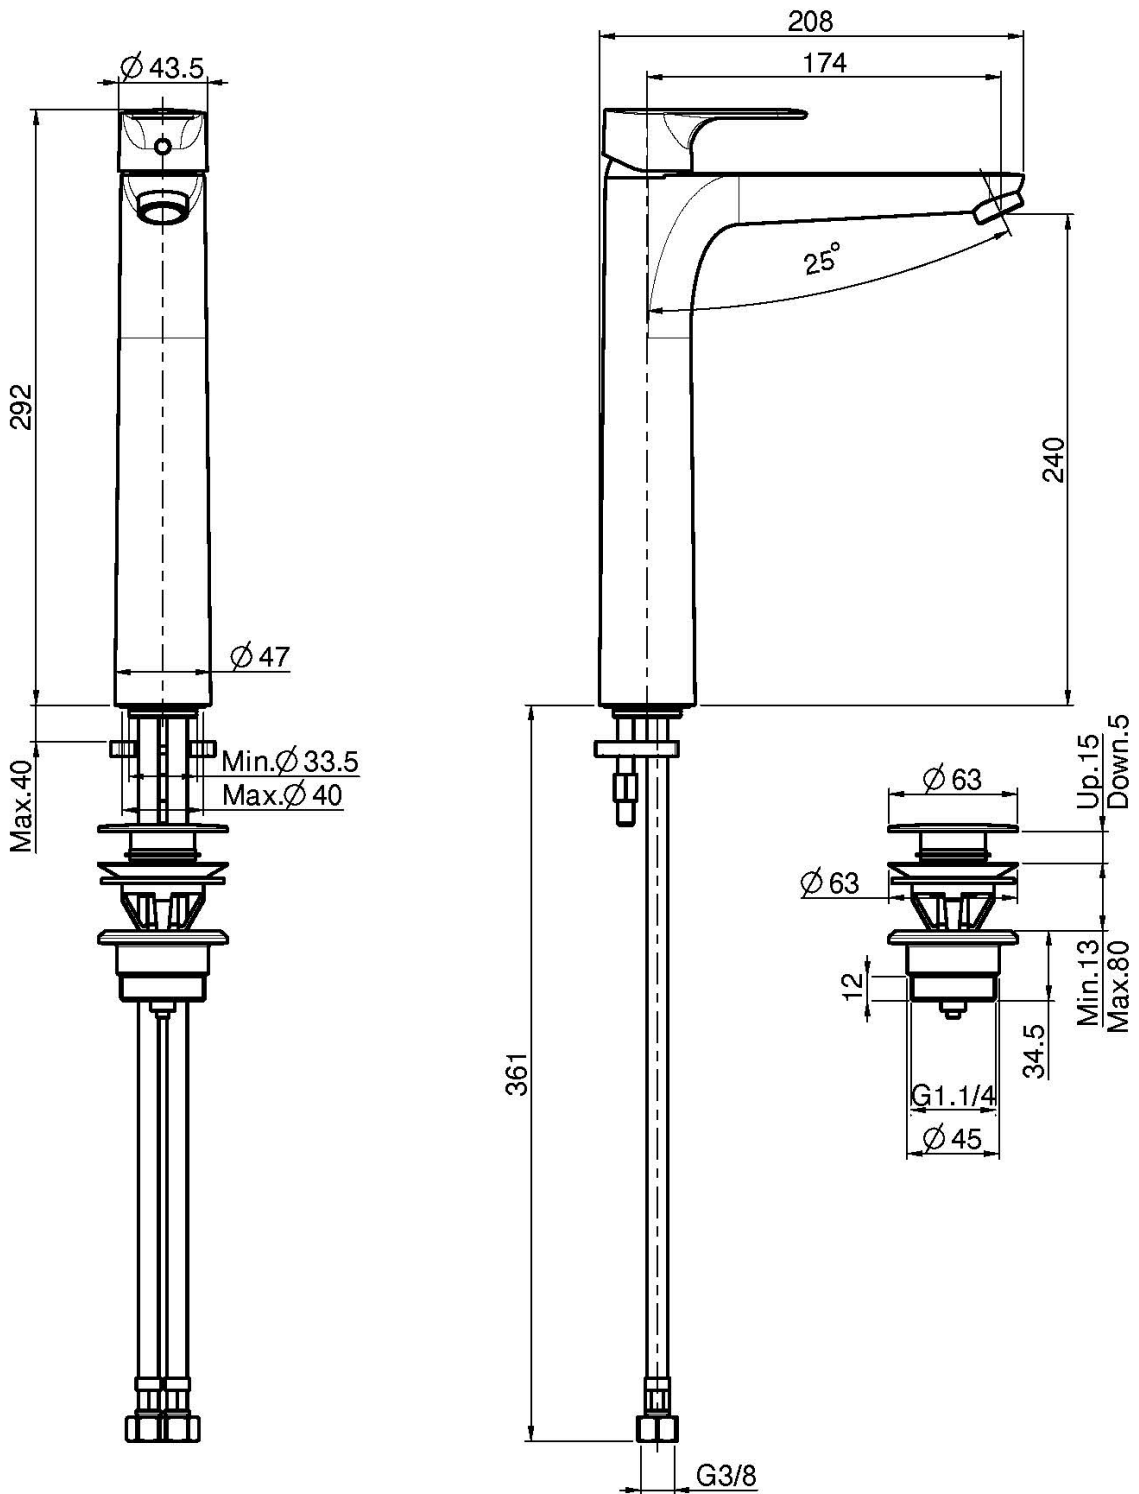

This drawing is the property of FIMA Carlo Frattini. Any complete or partial reproduction, or any transmission to third party without FIMA Carlo Frattini authorization is forbidden.