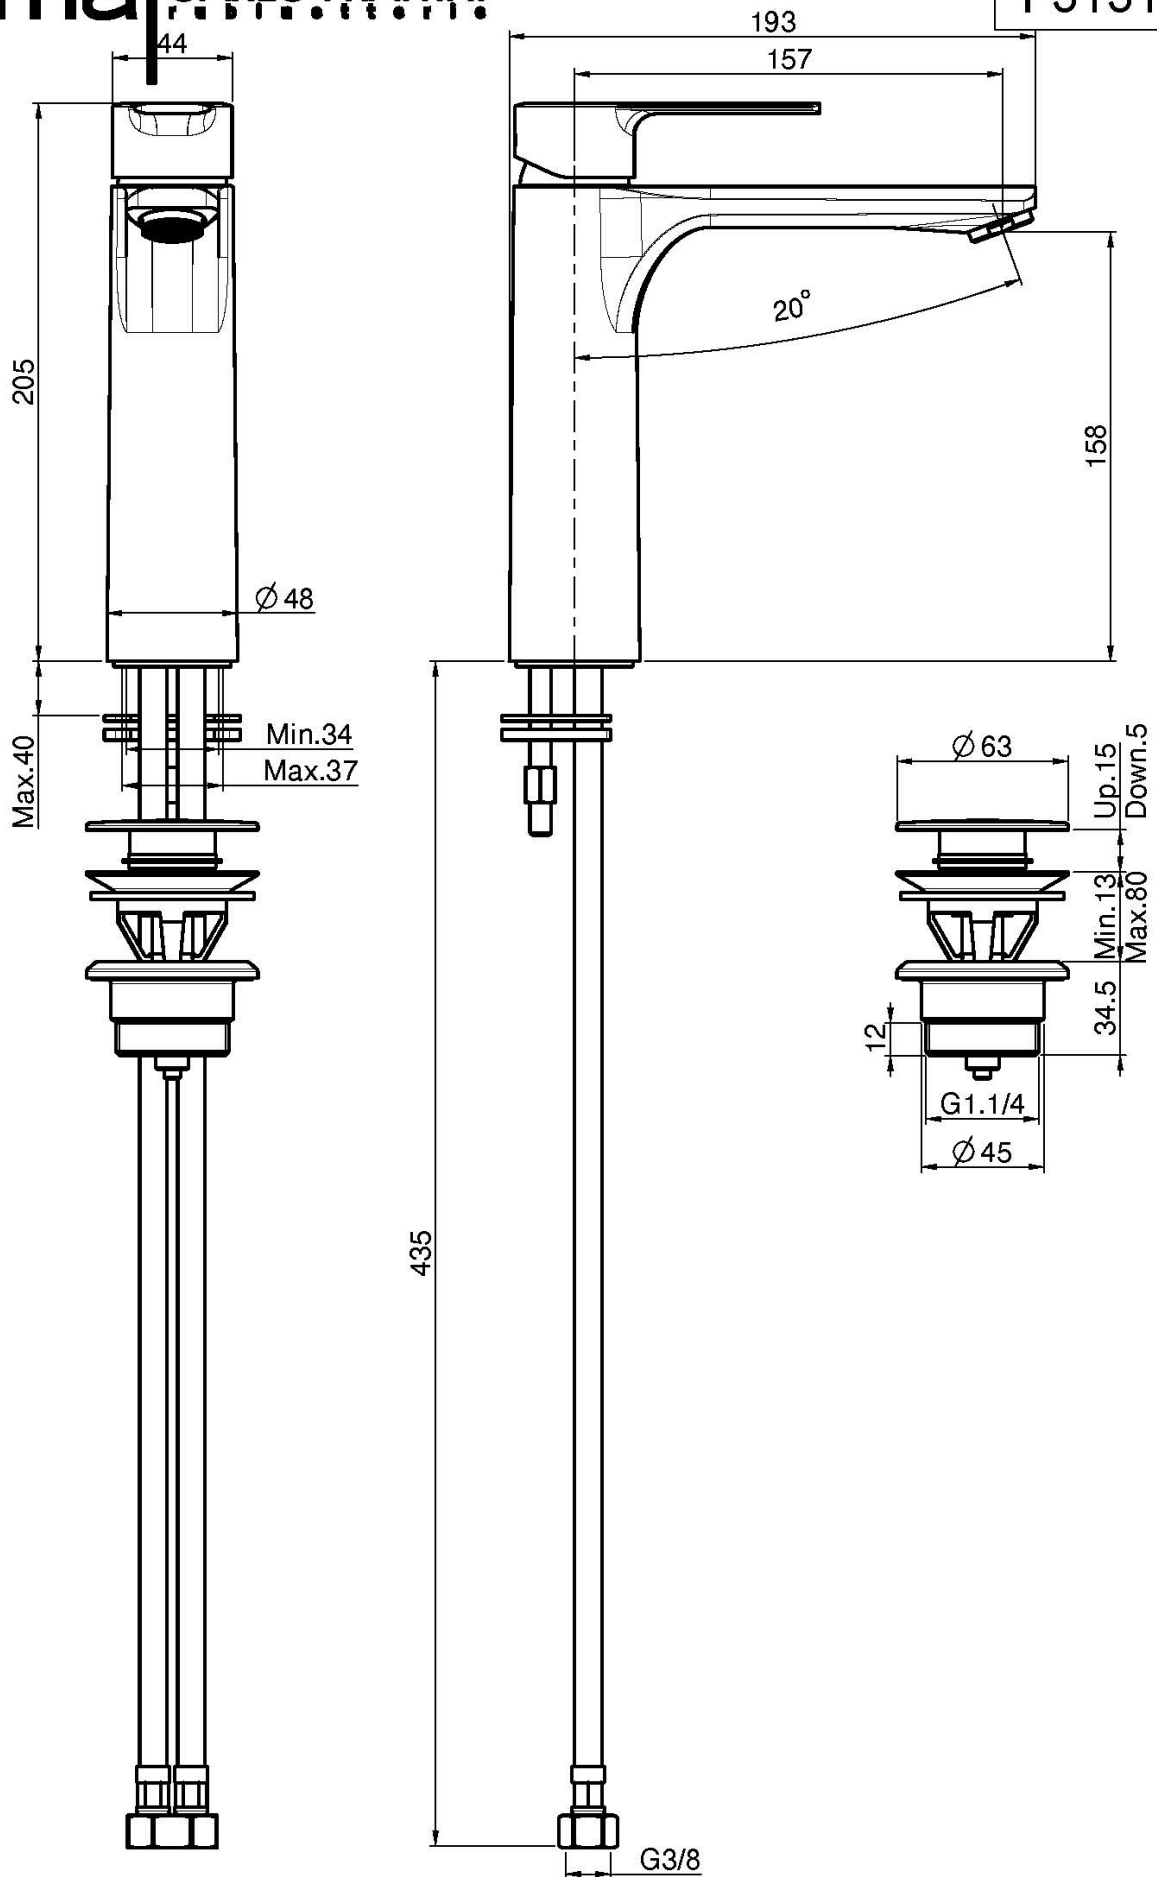

This drawing is the property of FIMA Carlo Frattini. Any complete or partial reproduction, or any transmission to third party without FIMA Carlo Frattini authorization is forbidden.