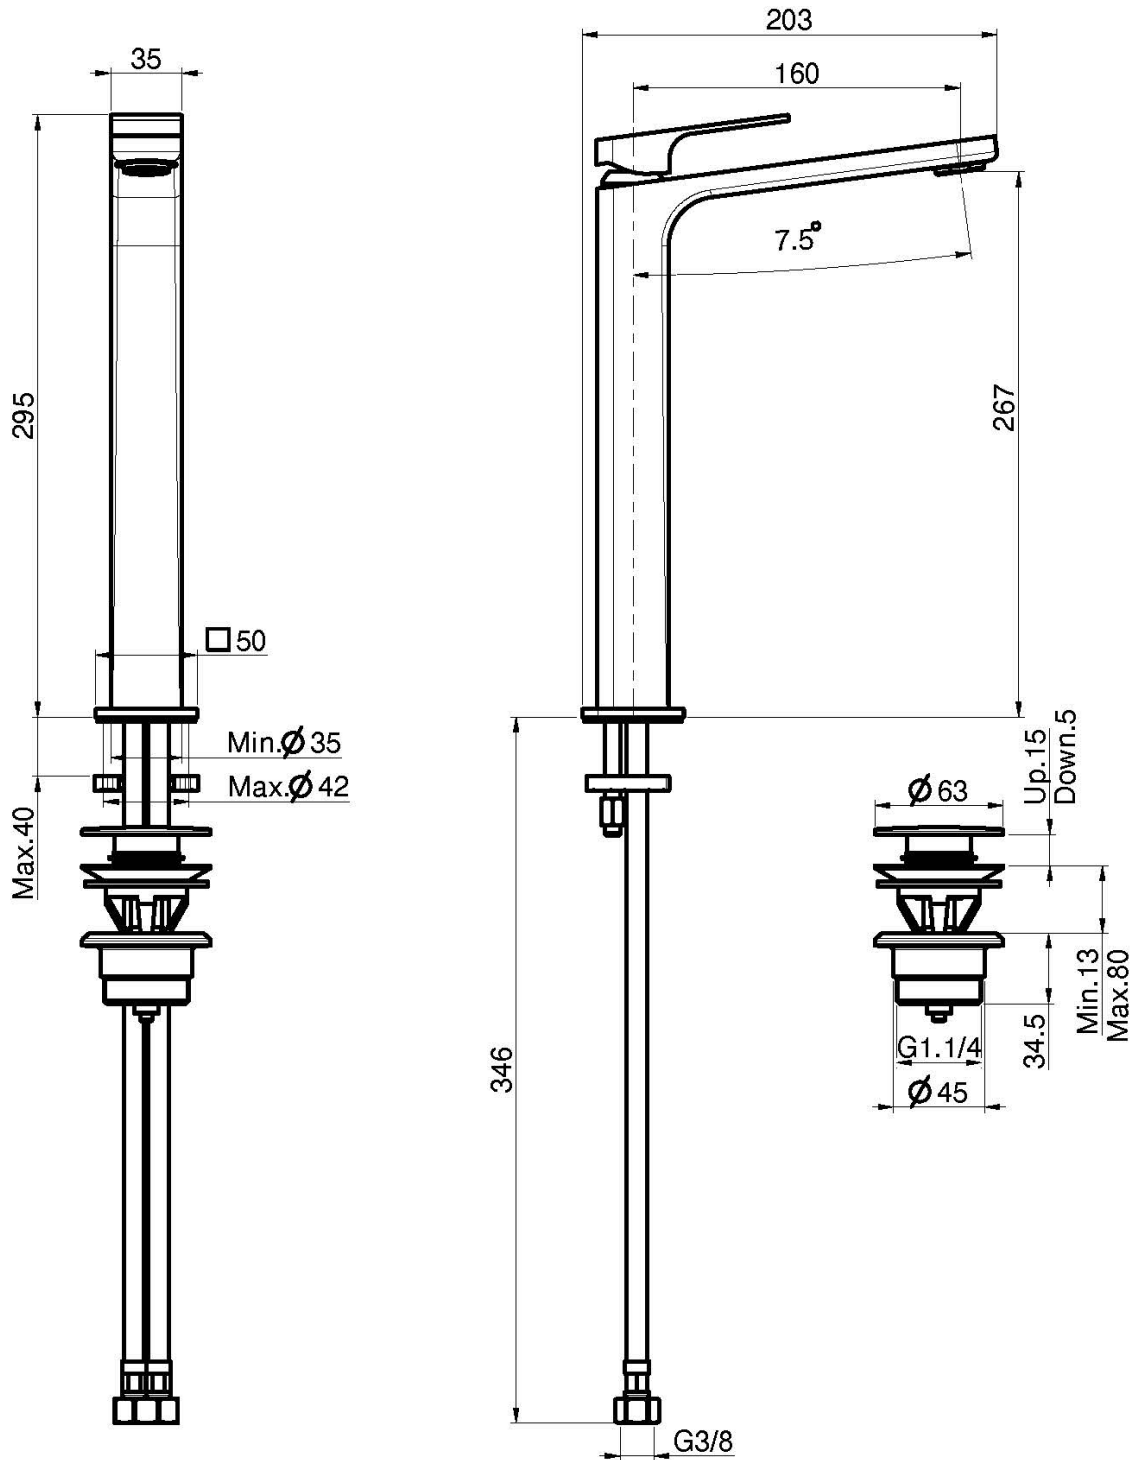

This drawing is the property of FIMA Carlo Frattini. Any complete or partial reproduction, or any transmission to third party without FIMA Carlo Frattini authorization is forbidden.